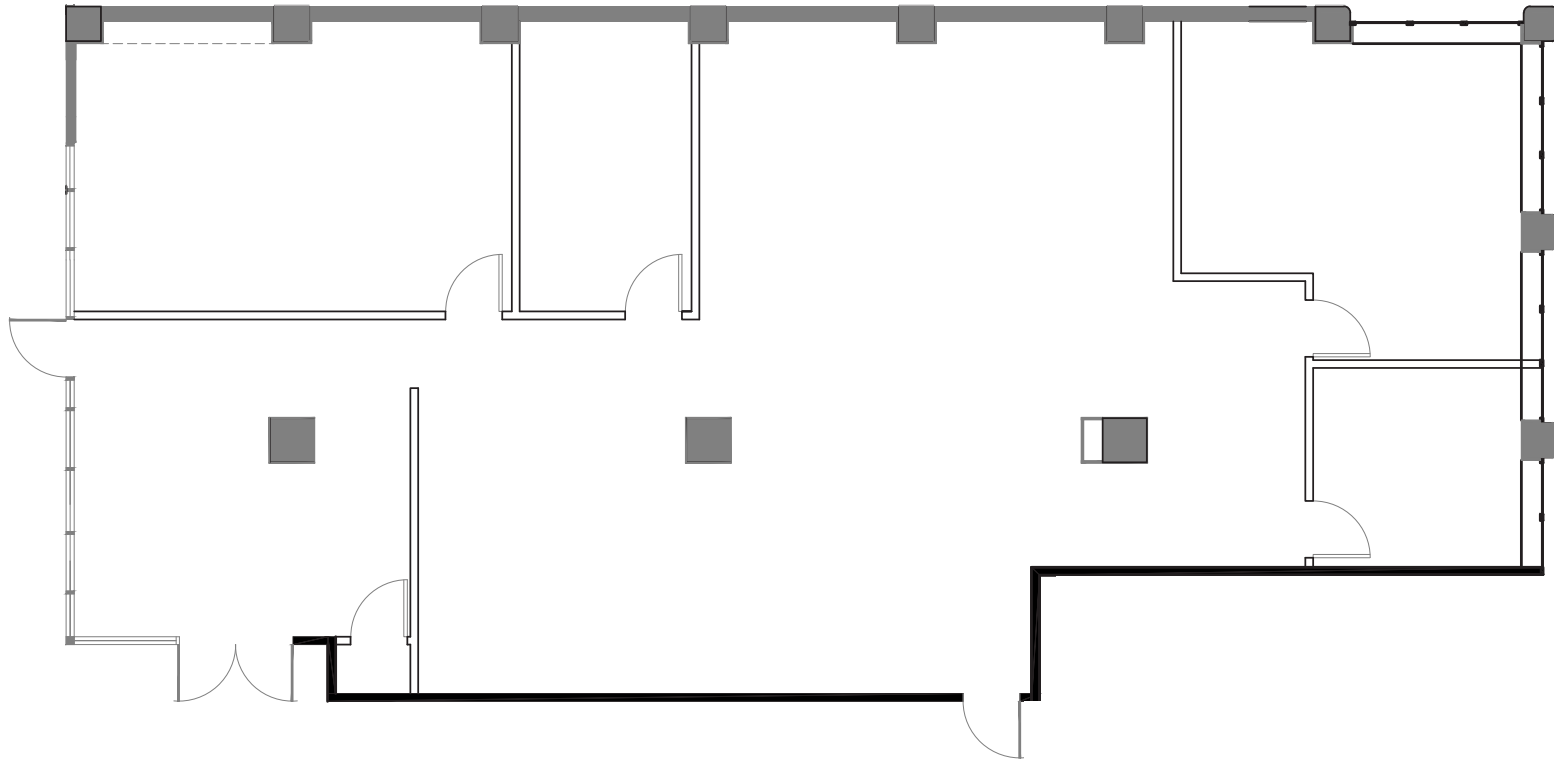

CLARK
TOWER

CLARKTOWER.COM

Suite 621 | 3,060 SqFt. | Floor 6

For more information, contact:

Michael Donahoe, Senior Vice President

D 901 231 1402

C 901 230 0601

michael.donahoe@avisonyoung.com