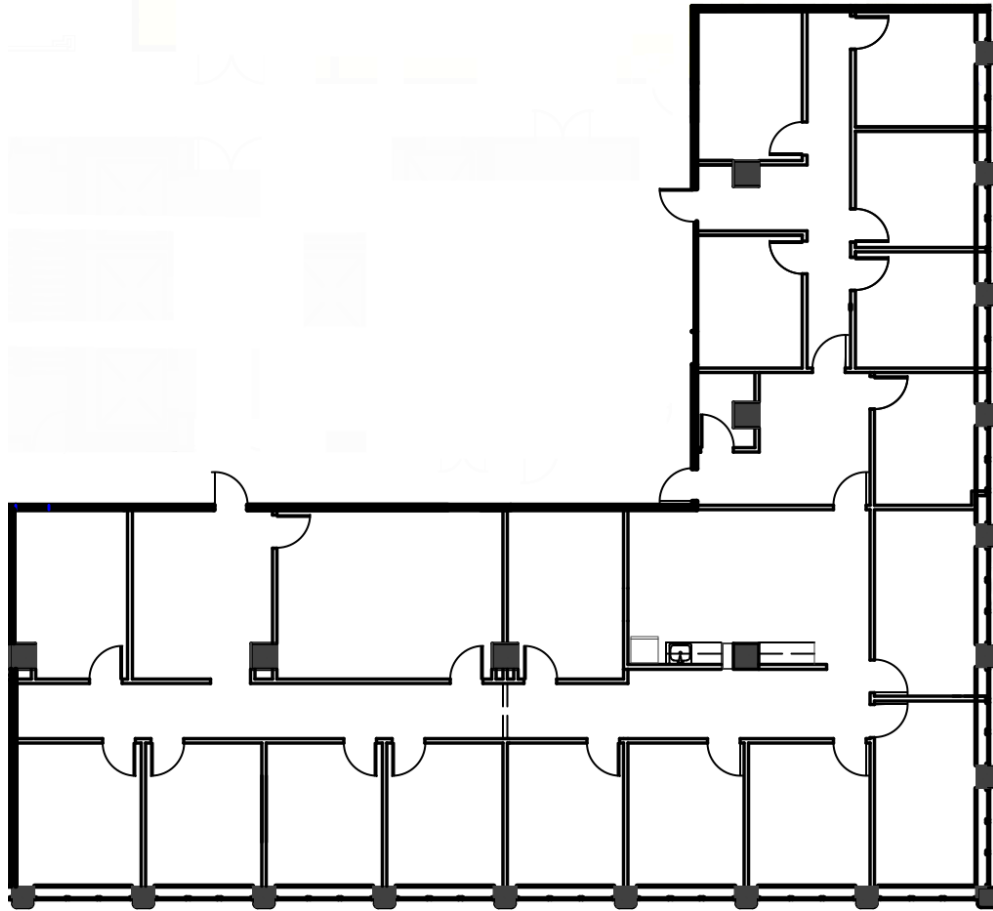

CLARK
TOWER

CLARKTOWER.COM

Suite 617 | 5,857 SqFt. | Floor 6

For more information, contact:

Michael Donahoe, Senior Vice President

D 901 231 1402

C 901 230 0601

michael.donahoe@avisonyoung.com