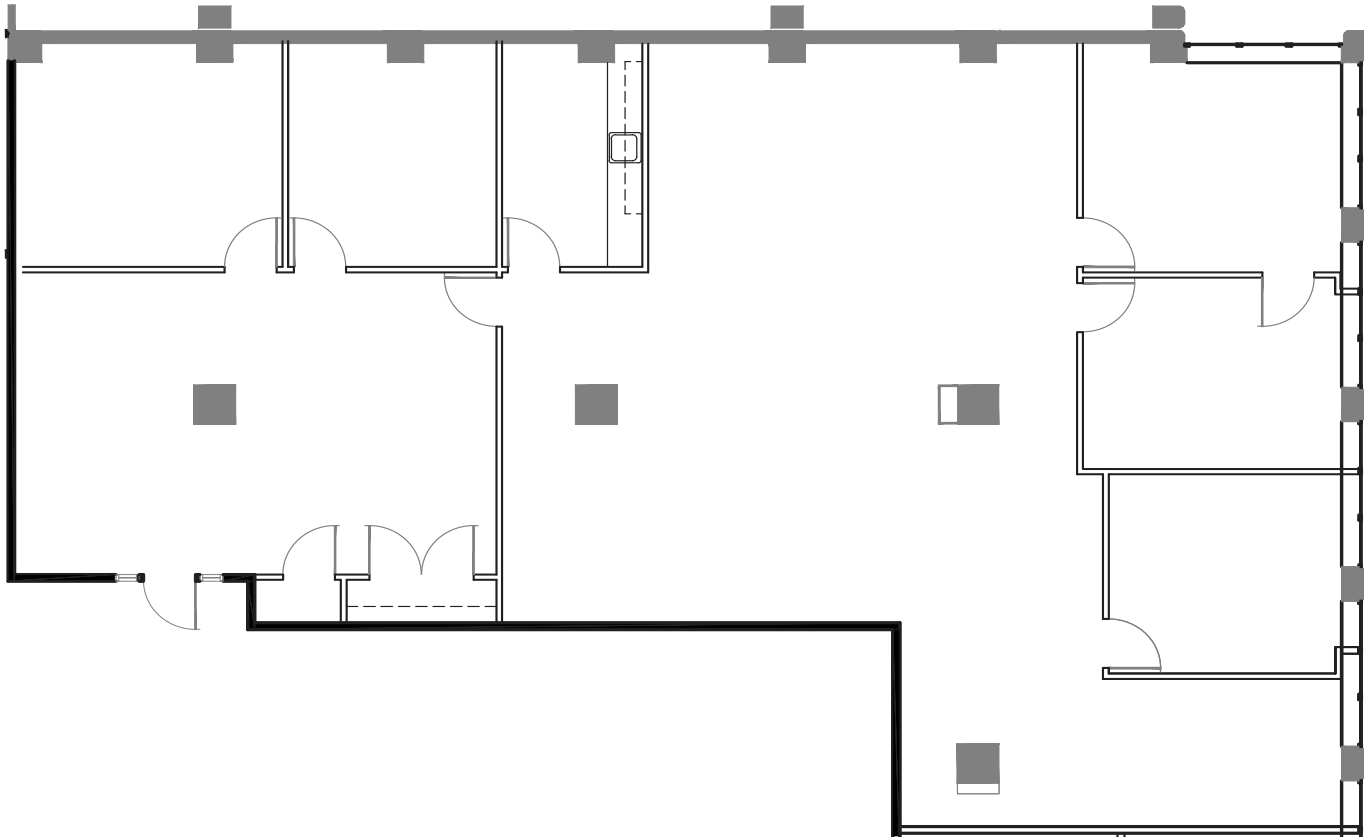

CLARK
TOWER

CLARKTOWER.COM

Suite 460 | 3,805 SqFt. | Floor 4

For more information, contact:

Michael Donahoe, Senior Vice President

D 901 231 1402

C 901 230 0601

michael.donahoe@avisonyoung.com