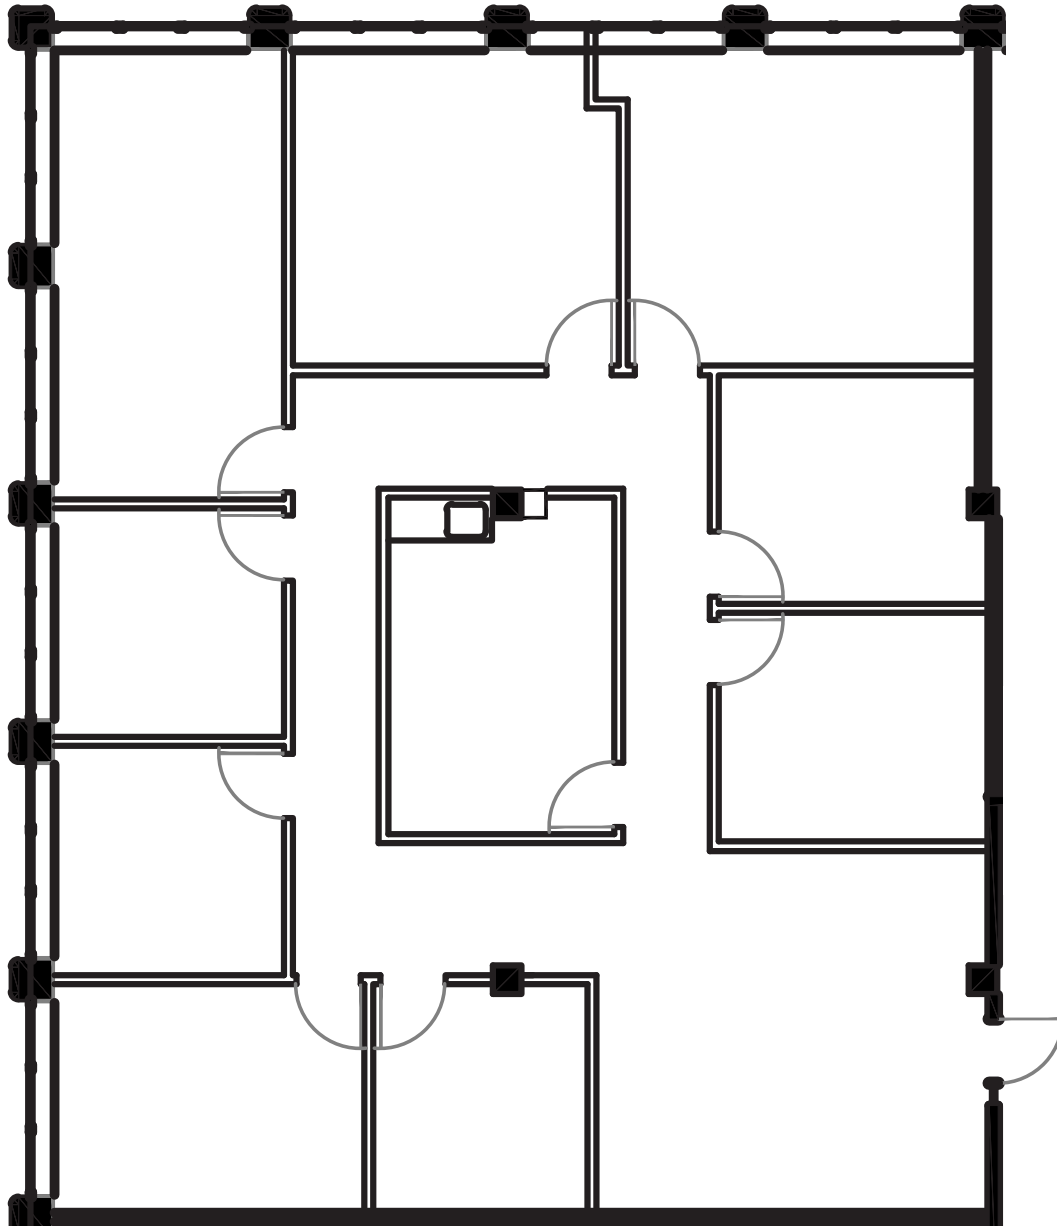

CLARK
TOWER

CLARKTOWER.COM

Suite 3105 | 2,873 SqFt. | Floor 31

For more information, contact:

Michael Donahoe, Senior Vice President

D 901 231 1402

C 901 230 0601

michael.donahoe@avisonyoung.com