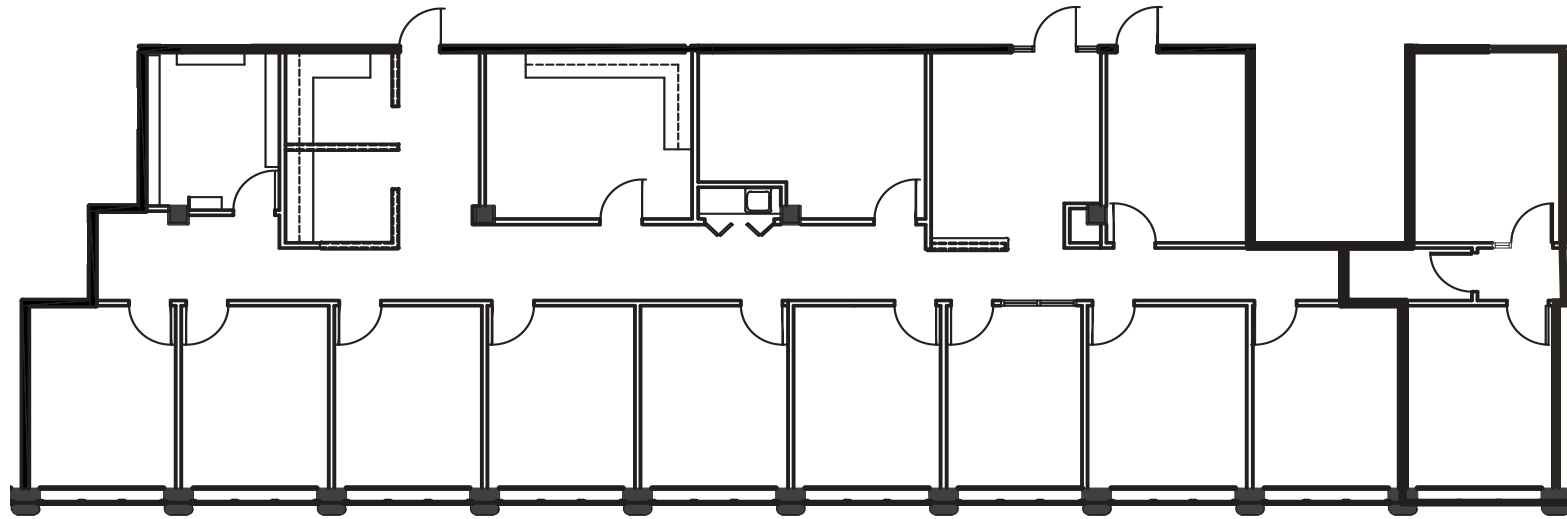

CLARK  
TOWER

CLARKTOWER.COM

Suite 2814 | 3,869 SqFt. | Floor 28

For more information, contact:

**Michael Donahoe**, Senior Vice President

D 901 231 1402

C 901 230 0601

michael.donahoe@avisonyoung.com