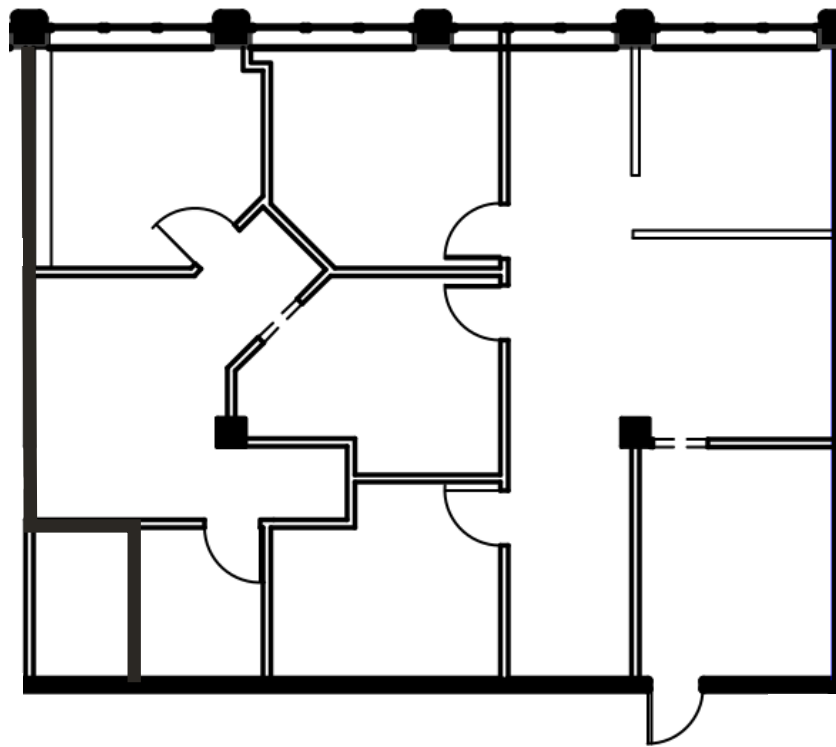

CLARK  
TOWER

CLARKTOWER.COM

Suite 2424 | 1,852 SqFt. | Floor 24

For more information, contact:

**Michael Donahoe**, Senior Vice President

D 901 231 1402

C 901 230 0601

michael.donahoe@avisonyoung.com