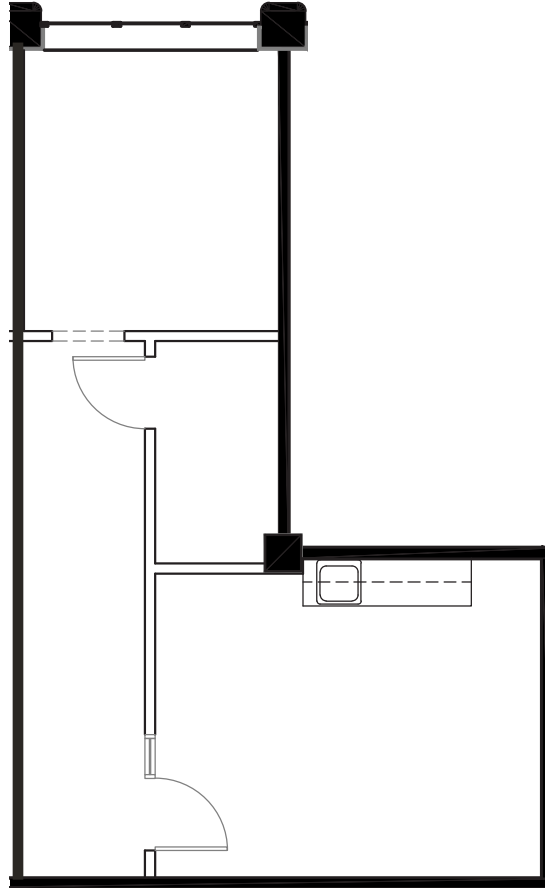

CLARK  
TOWER

CLARKTOWER.COM

Suite 2401 | 641SqFt. | Floor 24

For more information, contact:

**Michael Donahoe**, Senior Vice President

D 901 231 1402

C 901 230 0601

michael.donahoe@avisonyoung.com