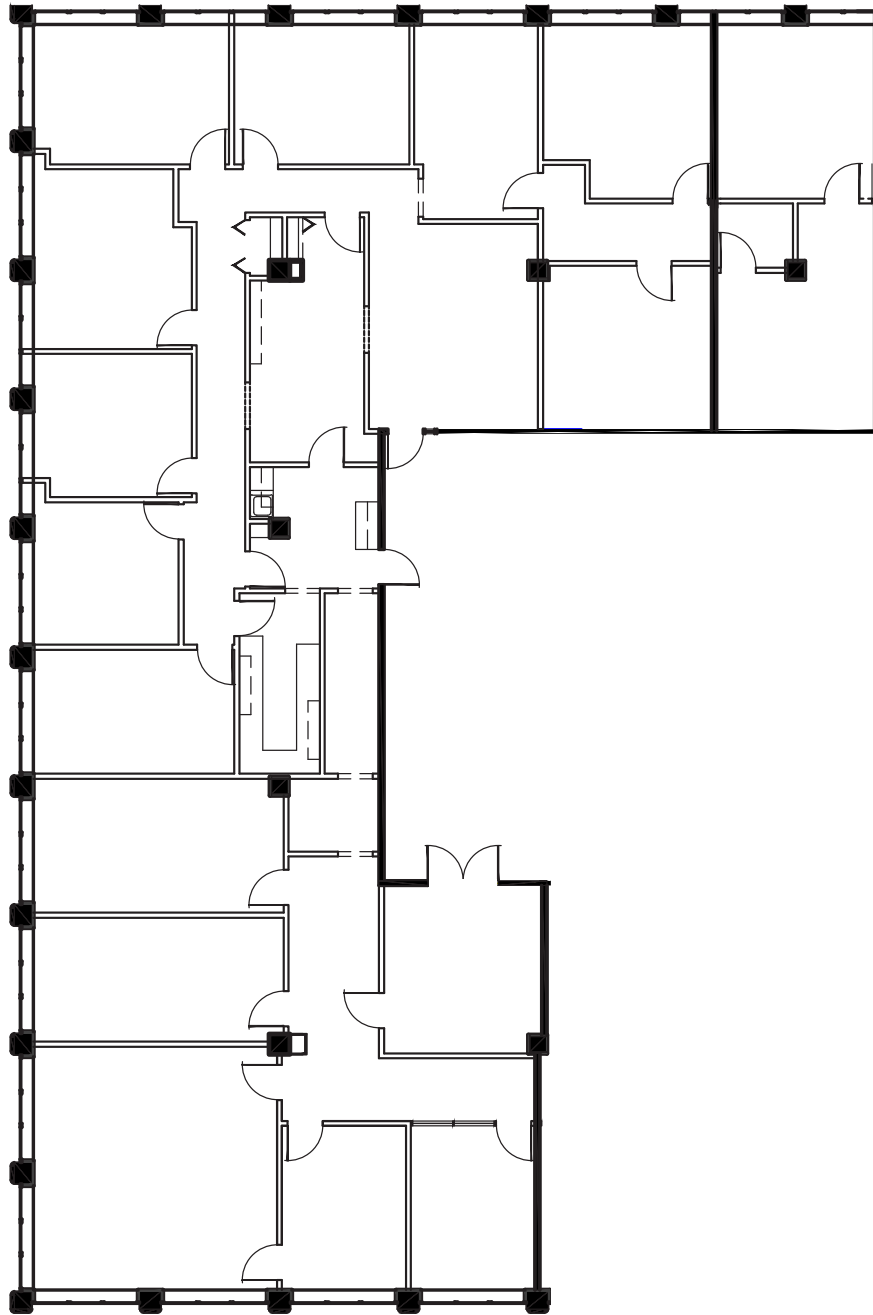

CLARK
TOWER

CLARKTOWER.COM

Suite 2204 | 6,805 SqFt. | Floor 22

For more information, contact:

Michael Donahoe, Senior Vice President

D 901 231 1402

C 901 230 0601

michael.donahoe@avisonyoung.com