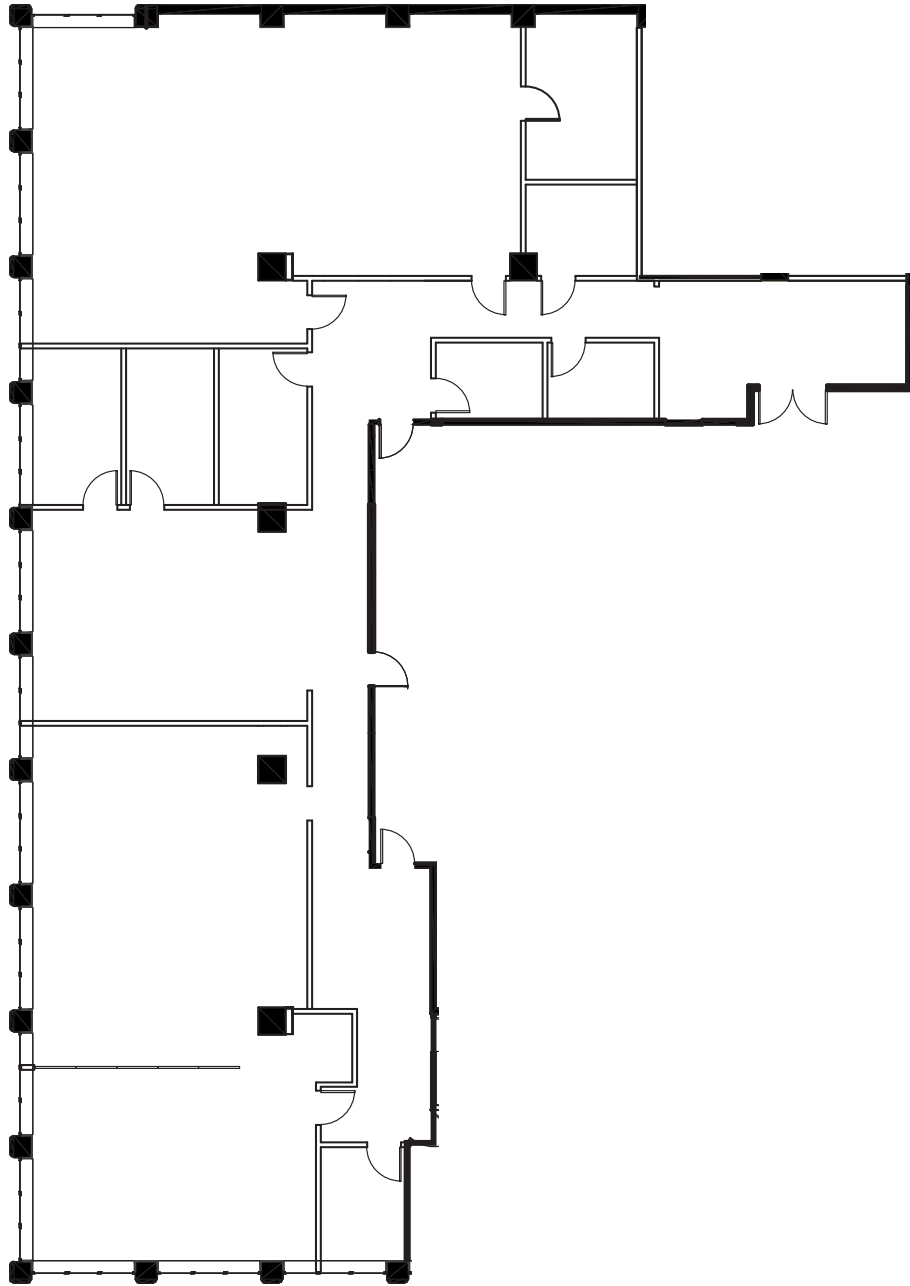

CLARK  
TOWER

CLARKTOWER.COM

Suite 218 | 6,109 SqFt. | Floor 2

For more information, contact:

**Michael Donahoe**, Senior Vice President

D 901 231 1402

C 901 230 0601

michael.donahoe@avisonyoung.com