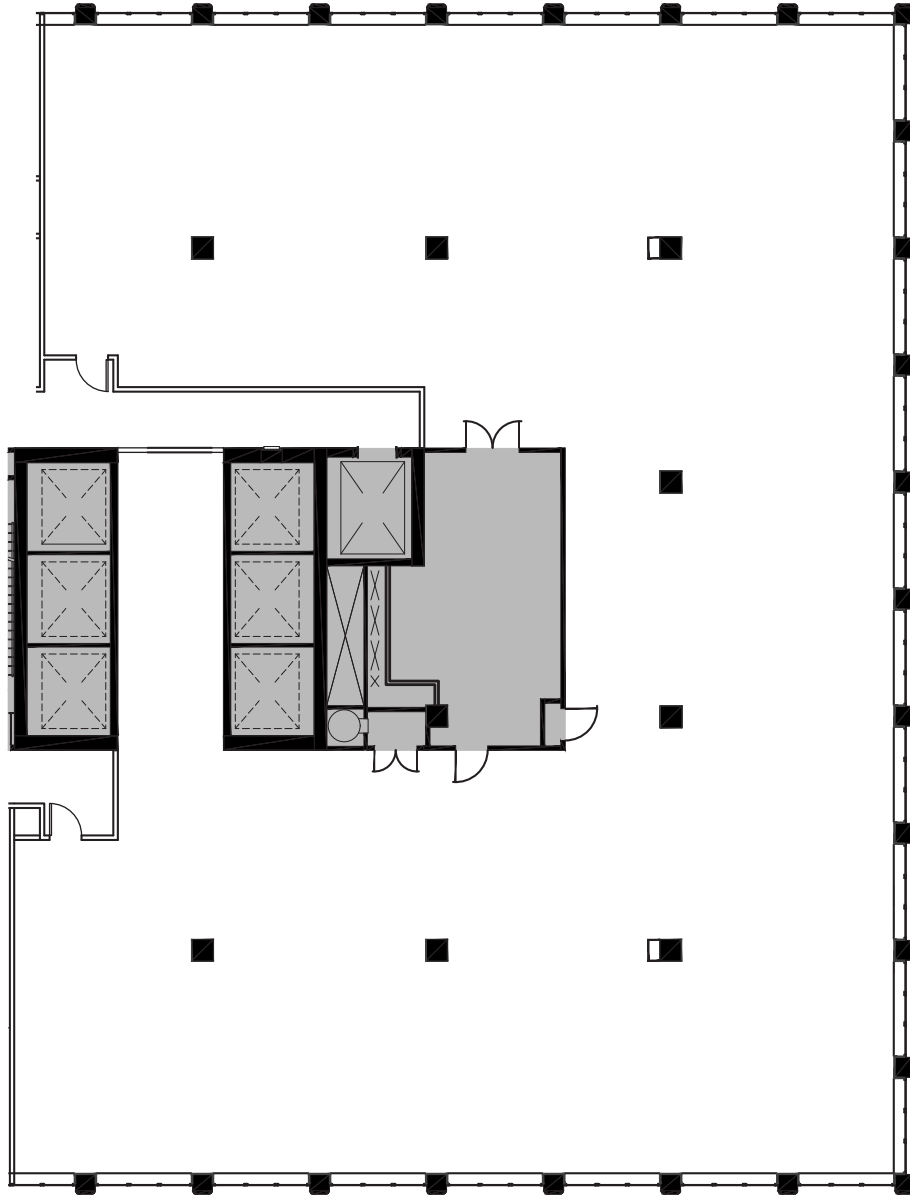

CLARK
TOWER

CLARKTOWER.COM

Suite 1500 | 8,542 SqFt. | Floor 15

For more information, contact:

Michael Donahoe, Senior Vice President

D 901 231 1402

C 901 230 0601

michael.donahoe@avisonyoung.com