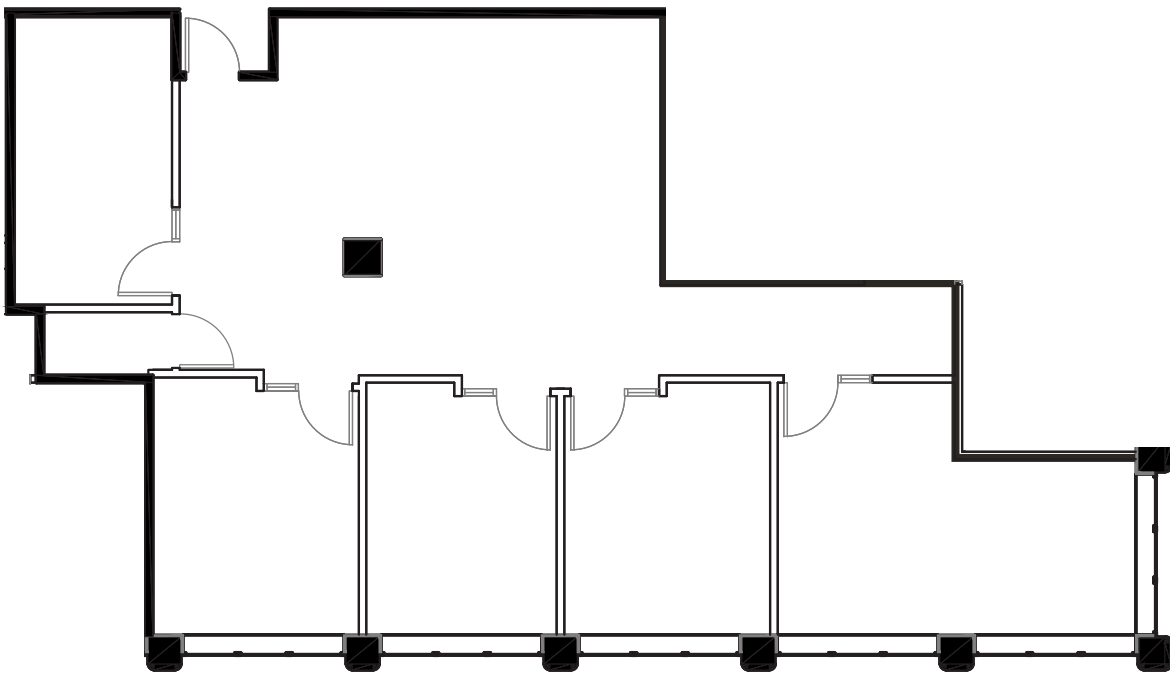

CLARK
TOWER

CLARKTOWER.COM

Suite 1212 | 1,913 SqFt. | Floor 12

For more information, contact:

Michael Donahoe, Senior Vice President

D 901 231 1402

C 901 230 0601

michael.donahoe@avisonyoung.com