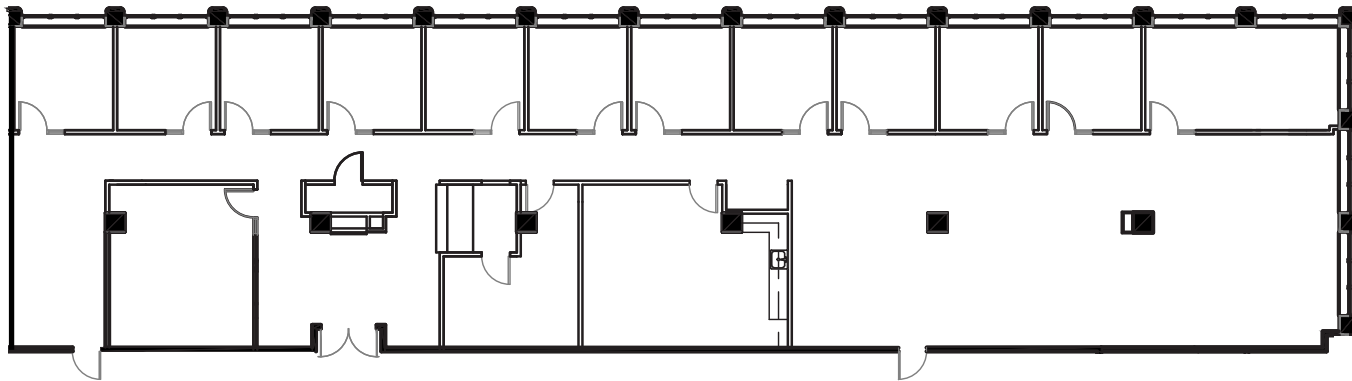

CLARK
TOWER

CLARKTOWER.COM

Suite 1200 | 5,939 SqFt. | Floor 12

For more information, contact:

Michael Donahoe, Senior Vice President

D 901 231 1402

C 901 230 0601

michael.donahoe@avisonyoung.com