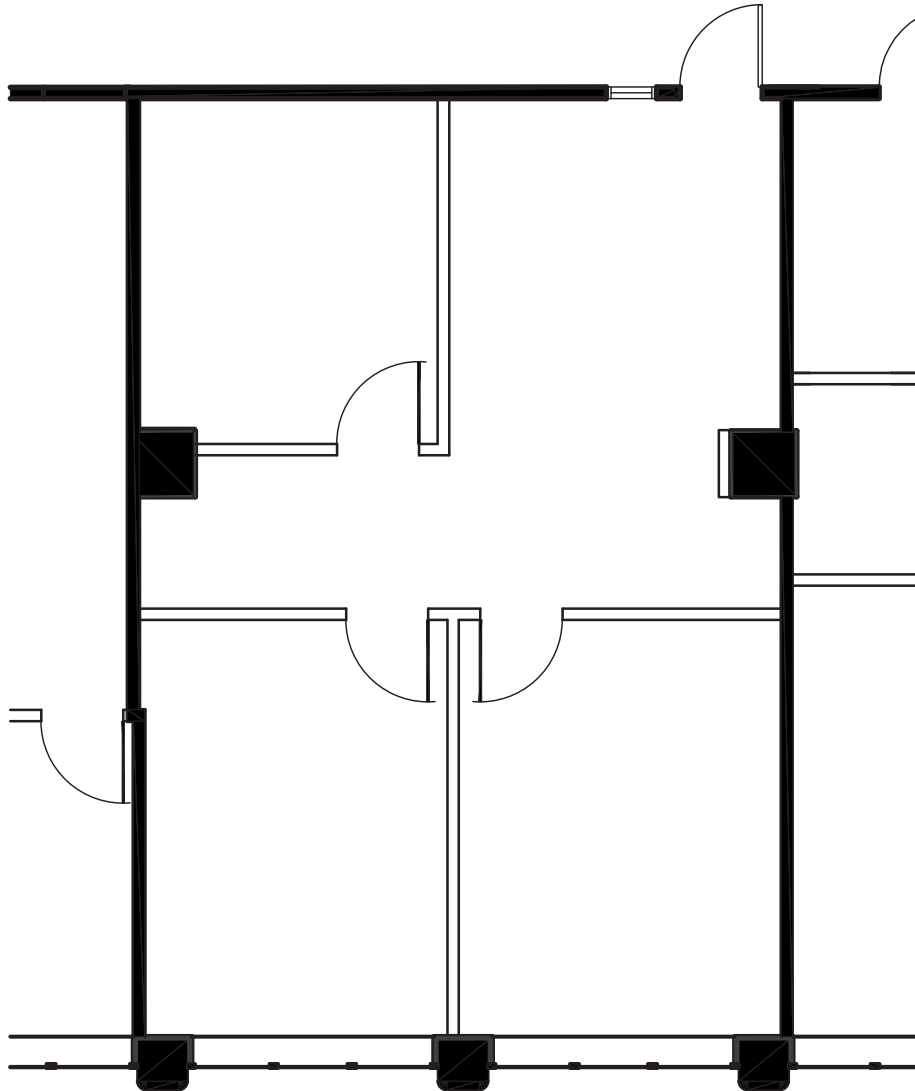

CLARK
TOWER

CLARKTOWER.COM

Suite 512 | 1,081 SqFt. | Floor 5

For more information, contact:

Michael Donahoe, Senior Vice President

D 901 231 1402

C 901 230 0601

michael.donahoe@avisonyoung.com