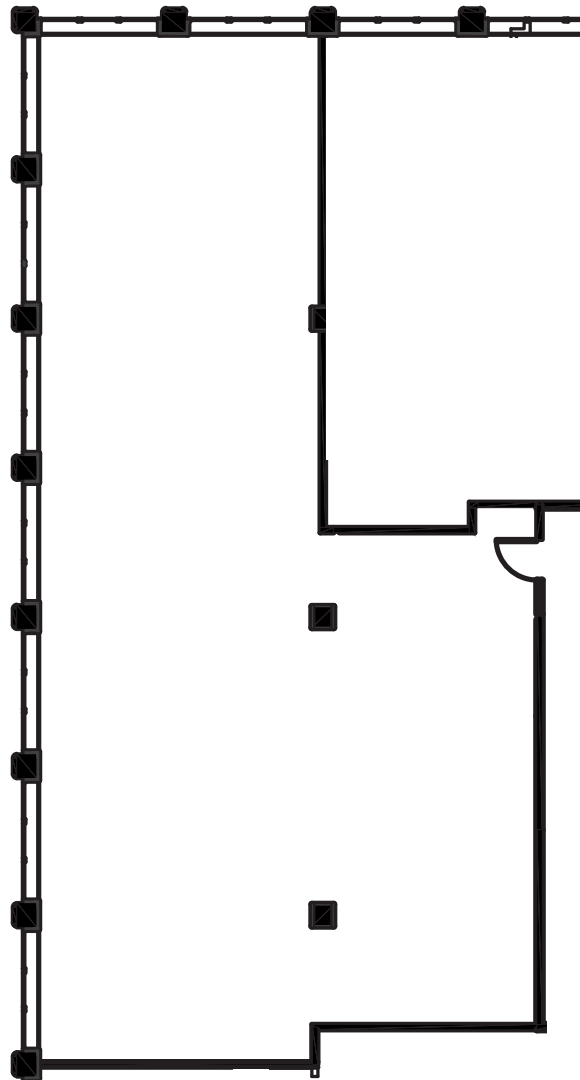

CLARK  
TOWER

CLARKTOWER.COM

Suite 2505 | 2,697 SqFt. | Floor 25

For more information, contact:

**Michael Donahoe**, Senior Vice President

D 901 231 1402

C 901 230 0601

michael.donahoe@avisonyoung.com