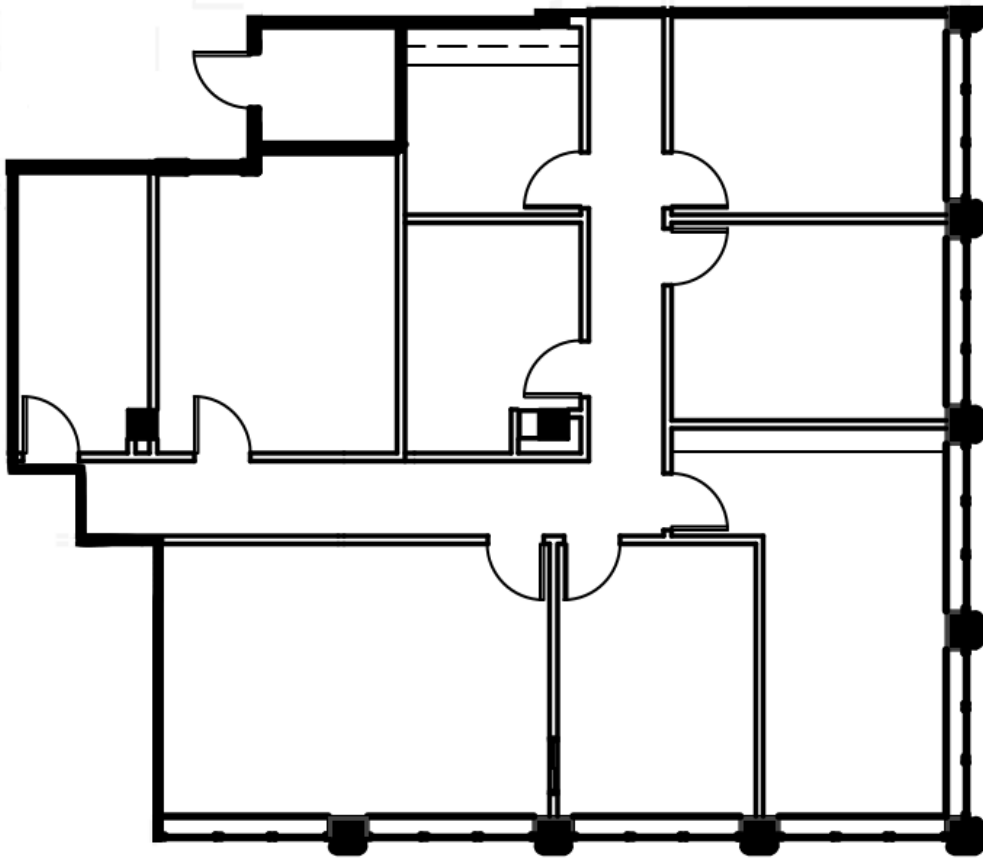

CLARK  
TOWER

CLARKTOWER.COM

Suite 2420 | 1,165 SqFt. | Floor 24

For more information, contact:

**Michael Donahoe**, Senior Vice President

D 901 231 1402

C 901 230 0601

michael.donahoe@avisonyoung.com