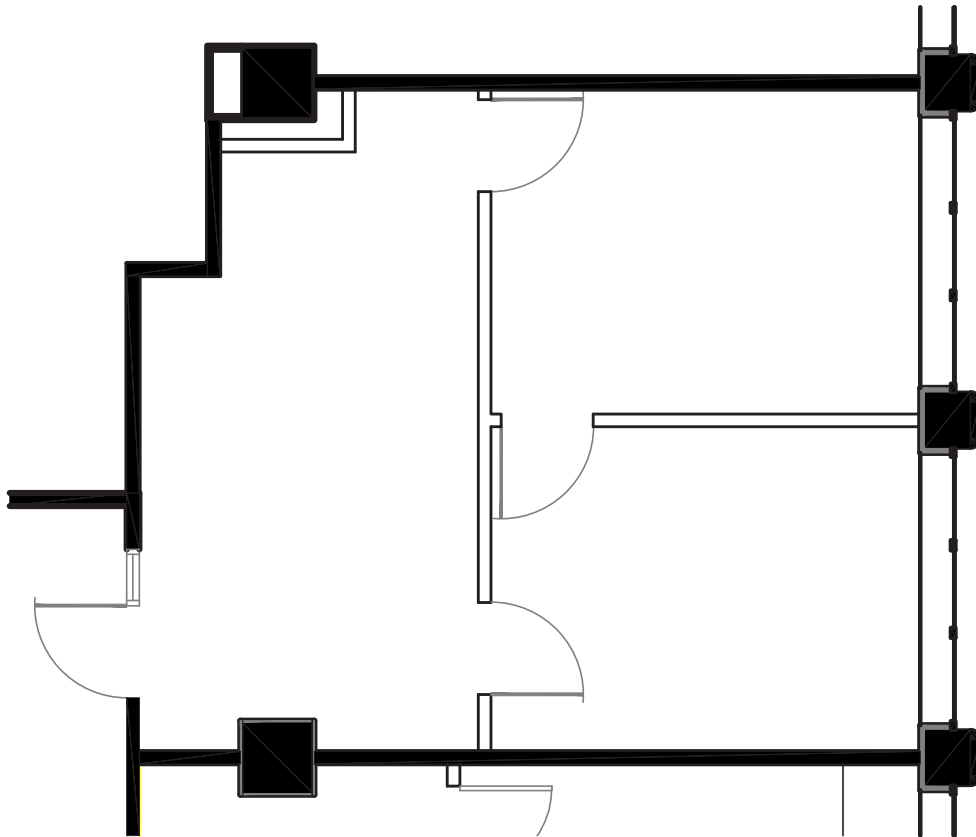

CLARK  
TOWER

CLARKTOWER.COM

Suite 522 | 673 SqFt. | Floor 5

For more information, contact:

**Michael Donahoe**, Senior Vice President

D 901 231 1402

C 901 230 0601

michael.donahoe@avisonyoung.com