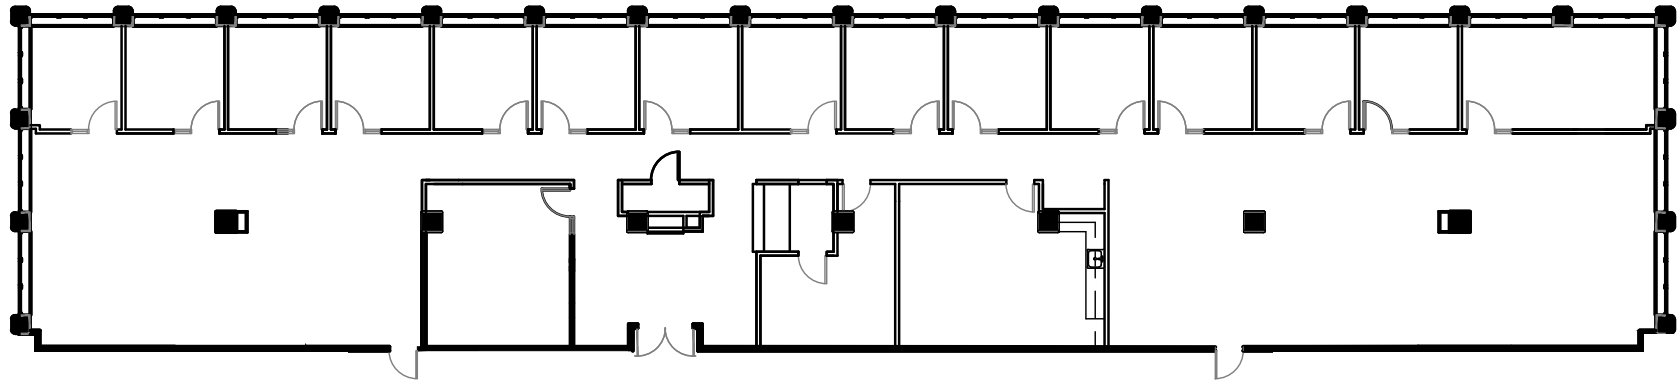

CLARK
TOWER

CLARKTOWER.COM

Suite 1200 | 7,370 SqFt. | Floor 12

For more information, contact:

Michael Donahoe, Senior Vice President

D 901 231 1402

C 901 230 0601

michael.donahoe@avisonyoung.com