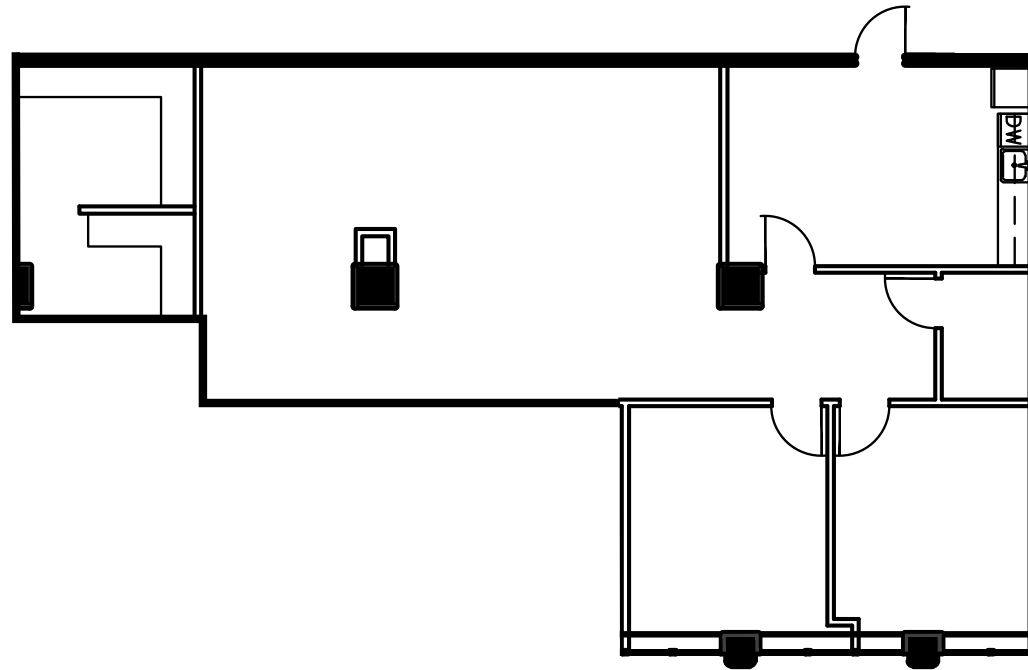

CLARK
TOWER

CLARKTOWER.COM

Suite 310 | 2,377 SqFt. | Floor 3

For more information, contact:

Michael Donahoe, Senior Vice President

D 901 231 1402

C 901 230 0601

michael.donahoe@avisonyoung.com