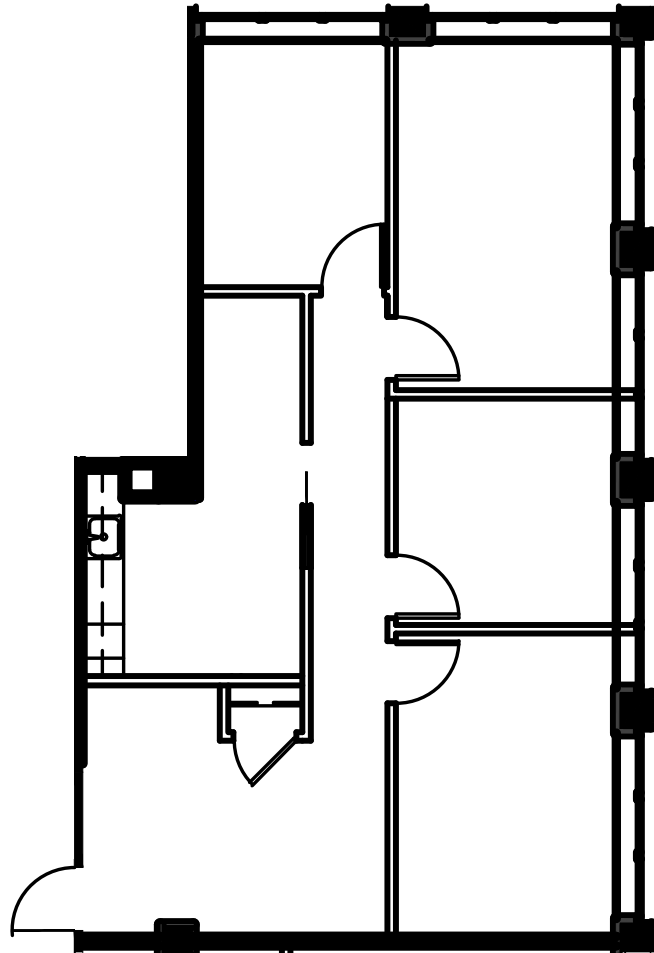

CLARK  
TOWER

CLARKTOWER.COM

Suite 2223 | 1,247 SqFt. | Floor 22

For more information, contact:

**Michael Donahoe**, Senior Vice President

D 901 231 1402

C 901 230 0601

michael.donahoe@avisonyoung.com