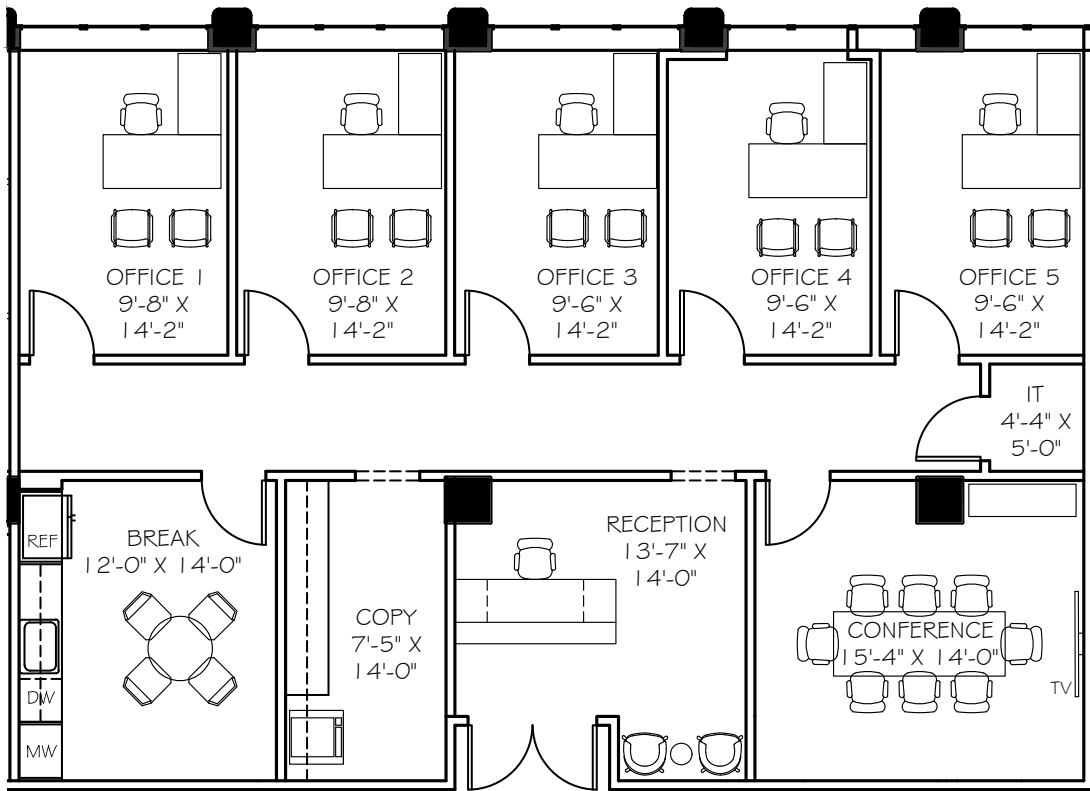

CLARKTOWER.COM

Suite 1504 | 2,080 SqFt. | Floor 15

Speculative Suite

For more information, contact:

Michael Donahoe, Senior Vice President

D 901 231 1402

C 901 230 0601

michael.donahoe@avisonyoung.com