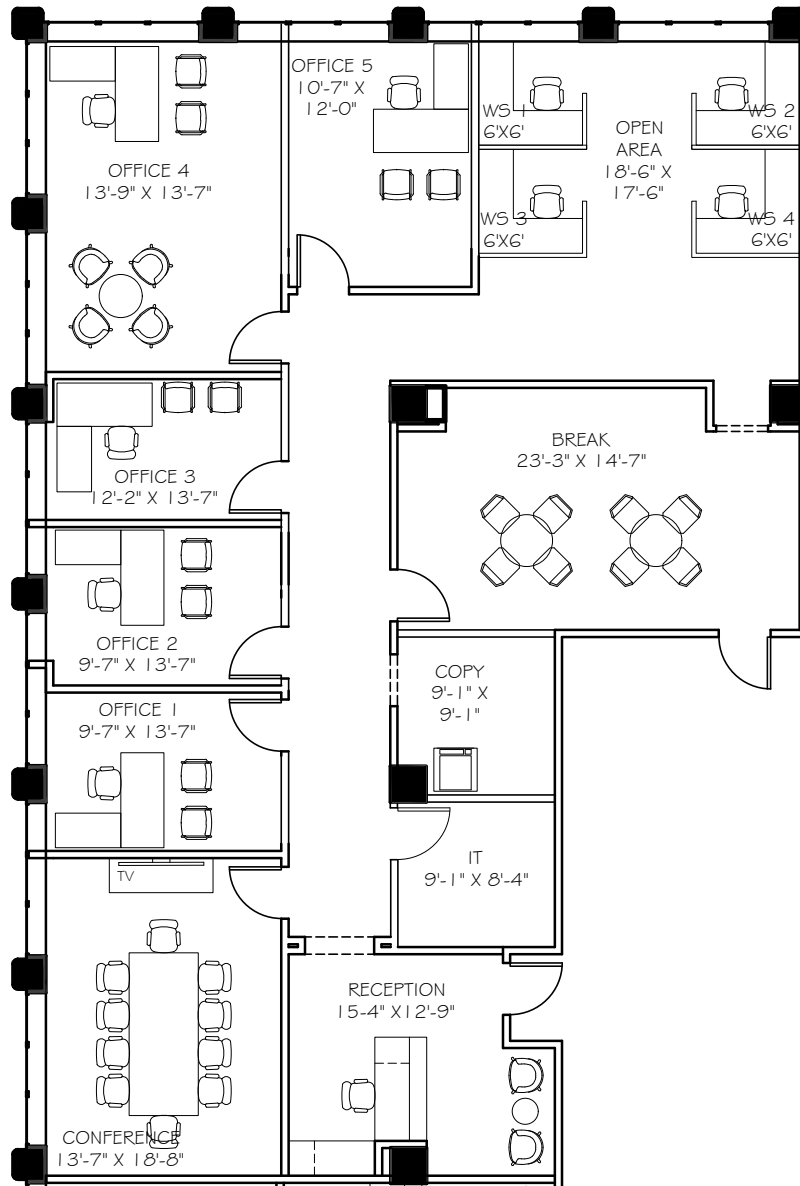

CLARK
TOWER

CLARKTOWER.COM

Suite 1503 | 3,007 SqFt. | Floor 15

Speculative Suite

For more information, contact:

Michael Donahoe, Senior Vice President

D 901 231 1402

C 901 230 0601