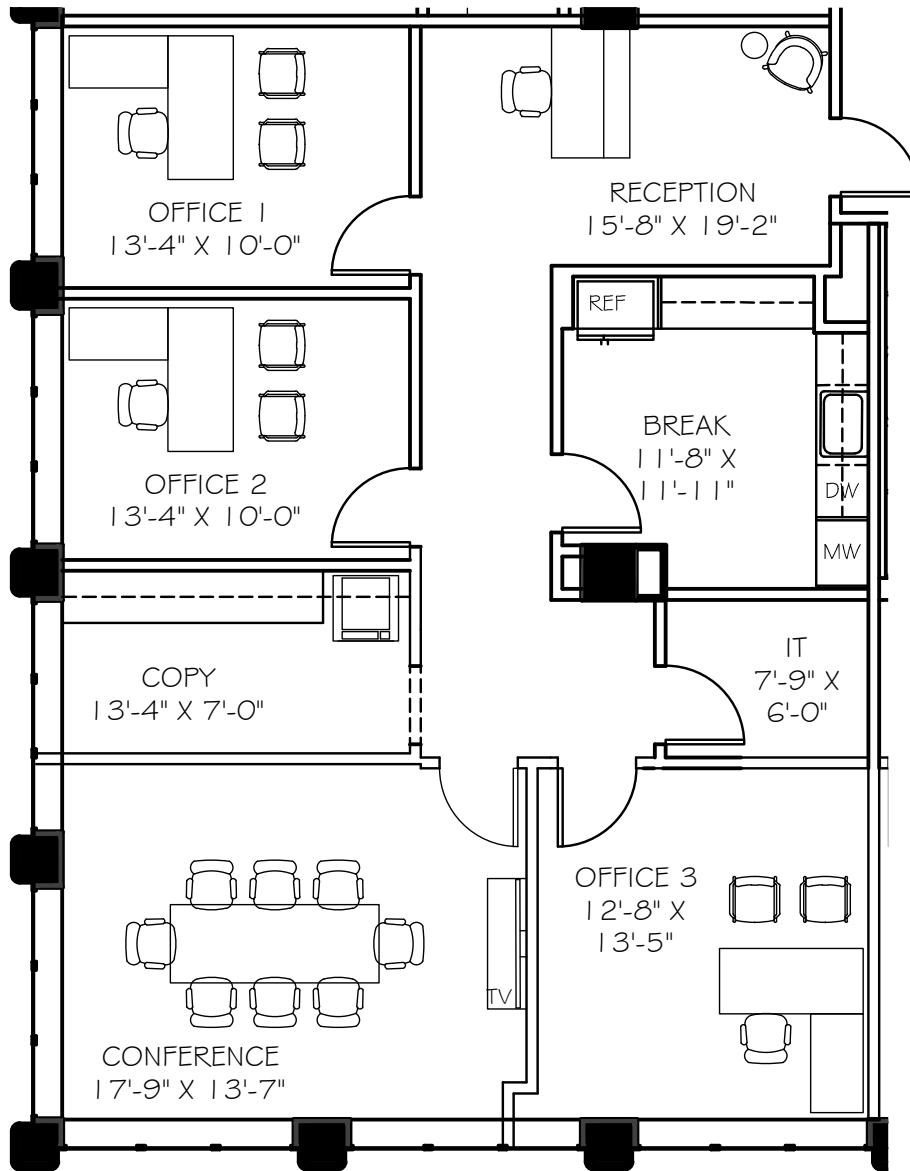

CLARK  
TOWER

CLARKTOWER.COM

Suite 1502 | 1,623 SqFt. | Floor 15

Speculative Suite

For more information, contact:

**Michael Donahoe**, Senior Vice President

D 901 231 1402

C 901 230 0601