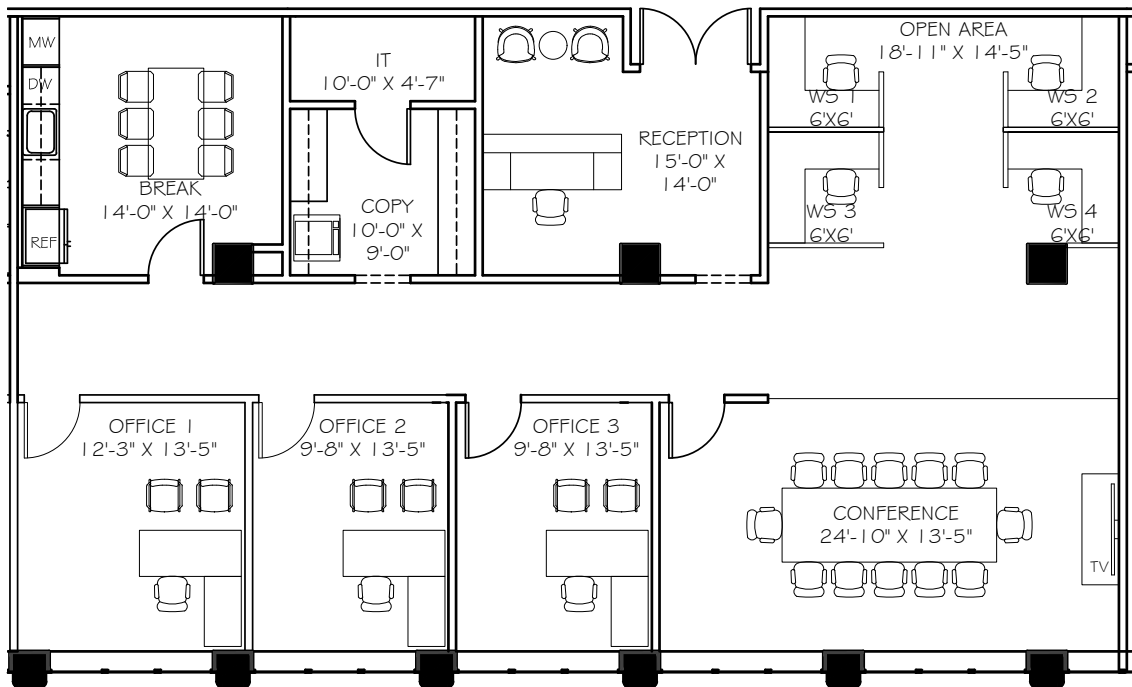

CLARKTOWER.COM

Suite 1501 | 2,512 SqFt. | Floor 15

Speculative Suite

For more information, contact:

Michael Donahoe, Senior Vice President

D 901 231 1402

C 901 230 0601

michael.donahoe@avisonyoung.com