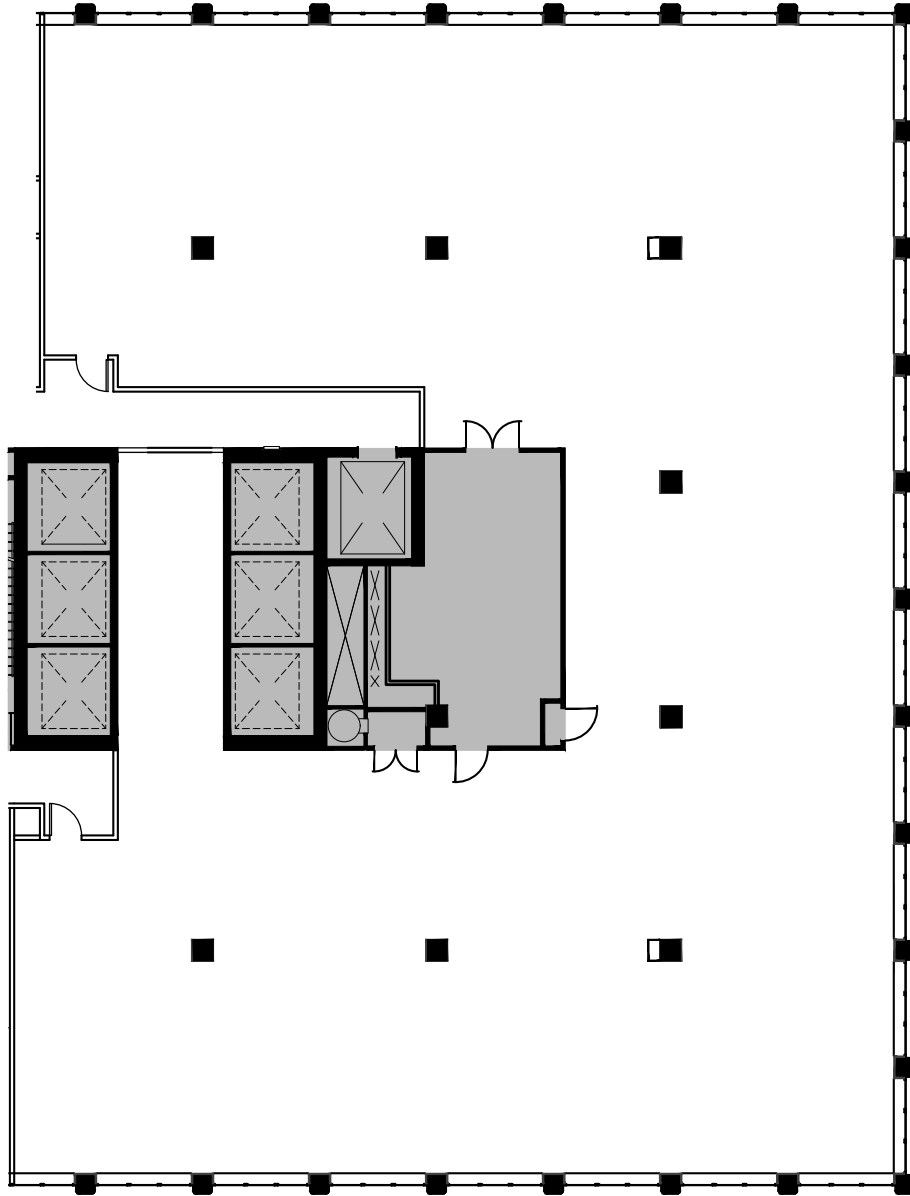

CLARK
TOWER

CLARKTOWER.COM

Suite 1500 | 8,489 SqFt. | Floor 15

For more information, contact:

Michael Donahoe, Senior Vice President

D 901 231 1402

C 901 230 0601

michael.donahoe@avisonyoung.com