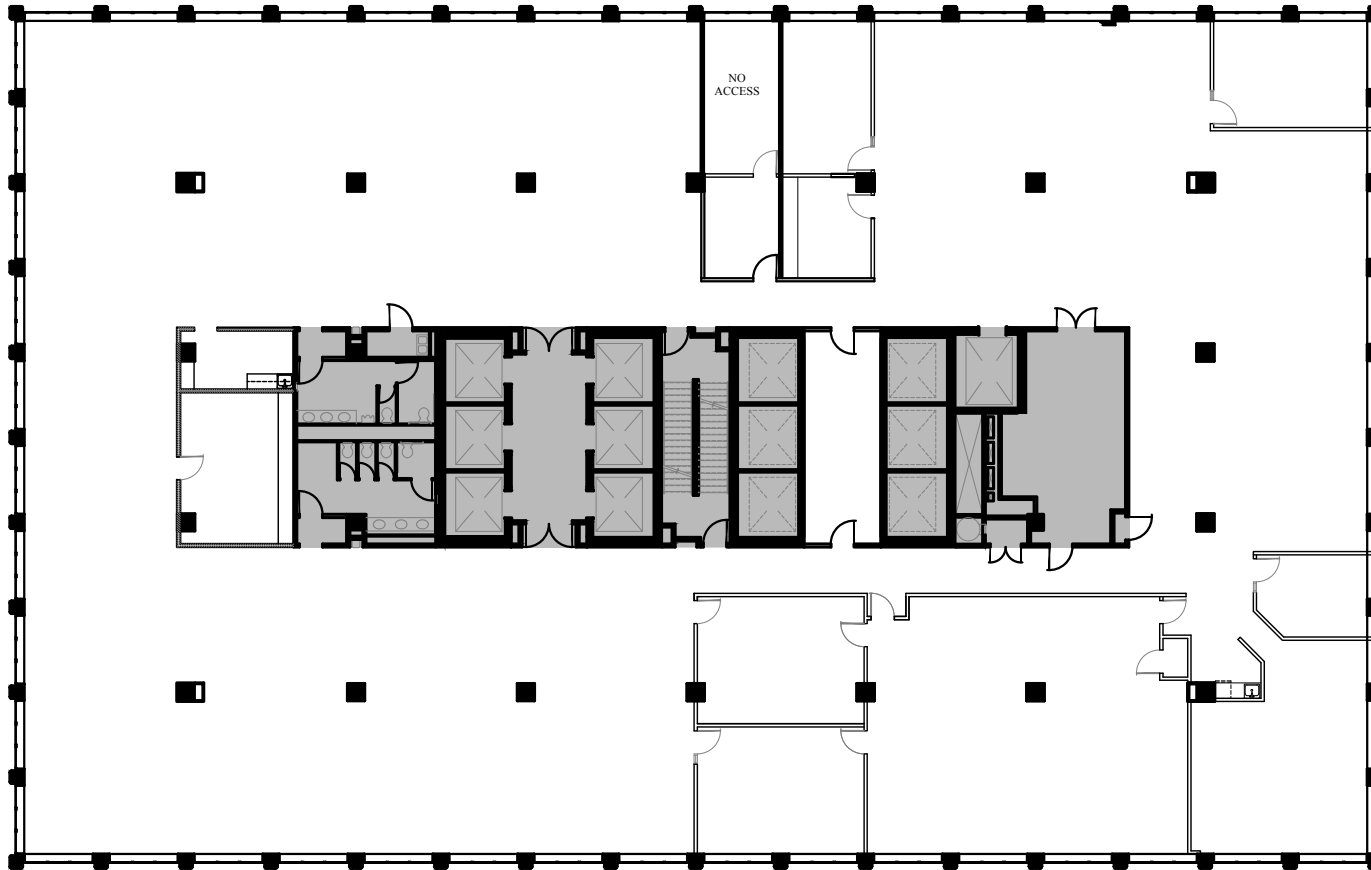

CLARK
TOWER

CLARKTOWER.COM

Suite 900 | 17,711 SqFt. | Floor 9

For more information, contact:

Michael Donahoe, Senior Vice President

D 901 231 1402

C 901 230 0601

michael.donahoe@avisonyoung.com