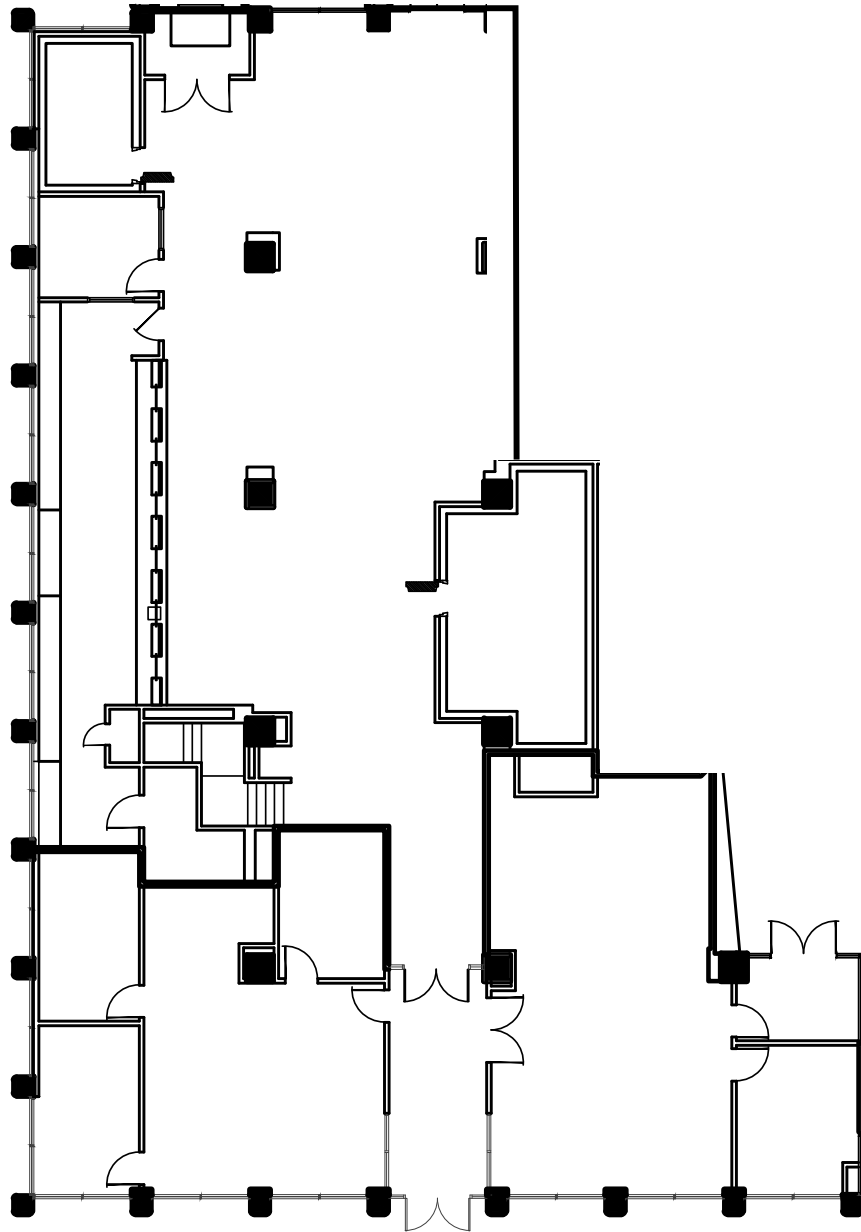

CLARK
TOWER

CLARKTOWER.COM

Suite 90 | 8,241 SqFt. | Floor 1

For more information, contact:

Michael Donahoe, Senior Vice President

D 901 231 1402

C 901 230 0601

michael.donahoe@avisonyoung.com