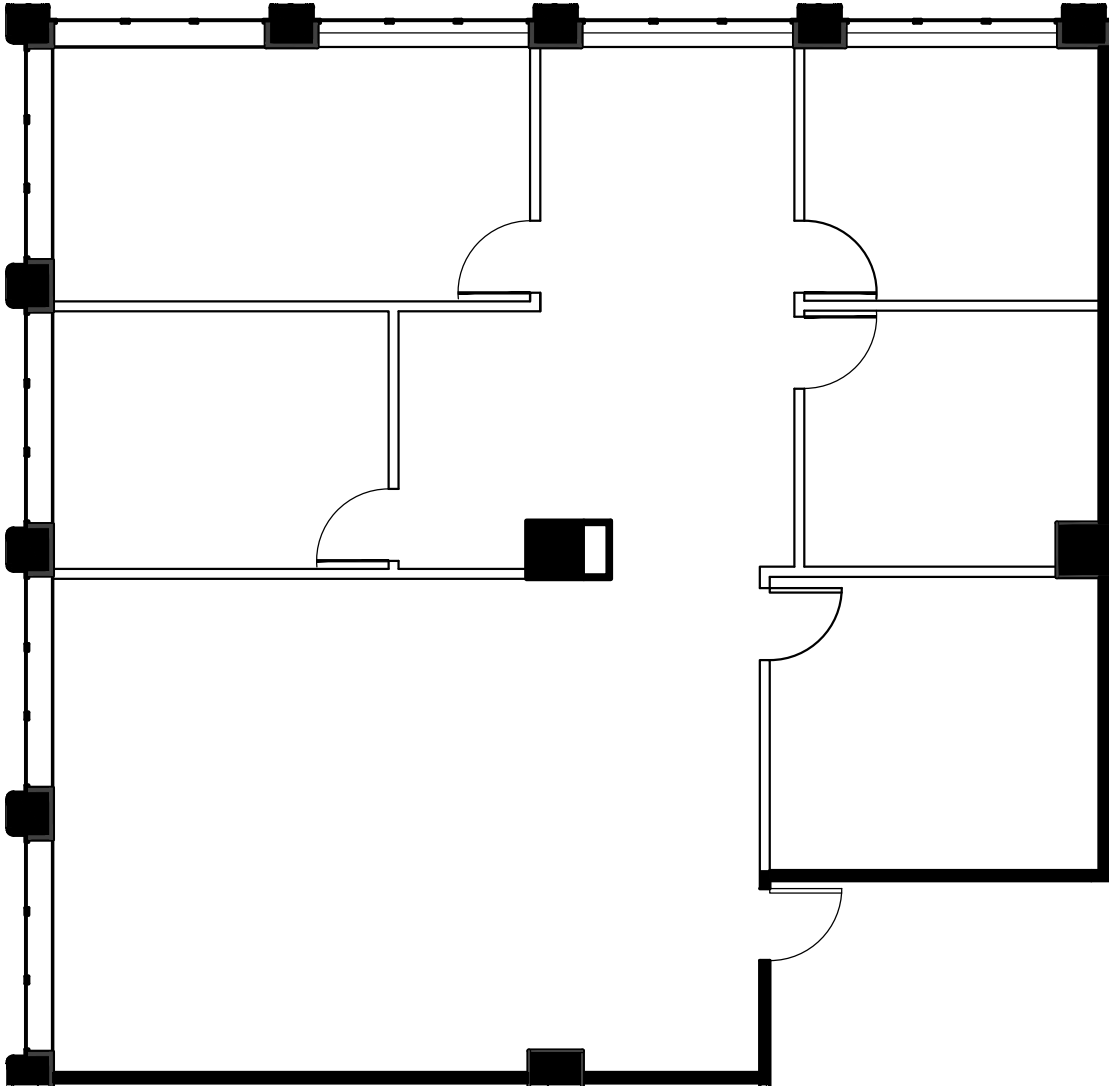

CLARK
TOWER

CLARKTOWER.COM

Suite 830 | 2,186 SqFt. | Floor 8

For more information, contact:

Michael Donahoe, Senior Vice President

D 901 231 1402

C 901 230 0601

michael.donahoe@avisonyoung.com