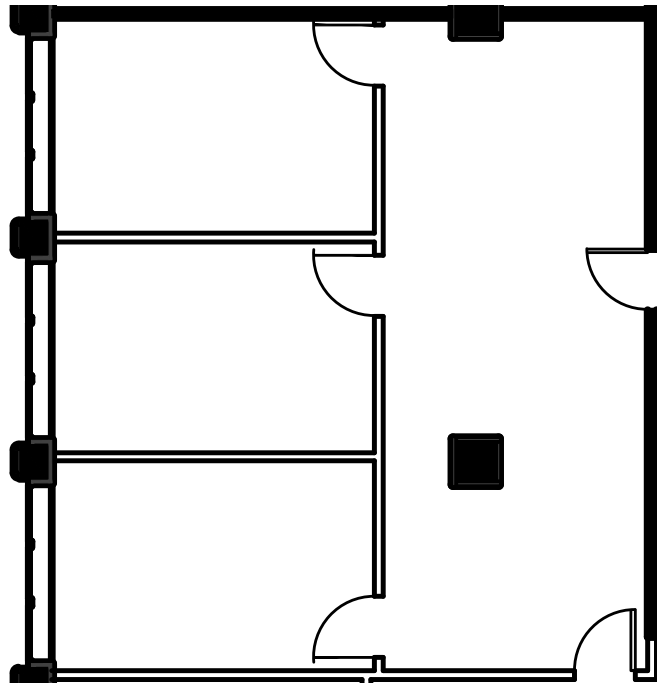

CLARK
TOWER

CLARKTOWER.COM

Suite 820 | 2,532 SqFt. | Floor 8

For more information, contact:

Michael Donahoe, Senior Vice President

D 901 231 1402

C 901 230 0601

michael.donahoe@avisonyoung.com