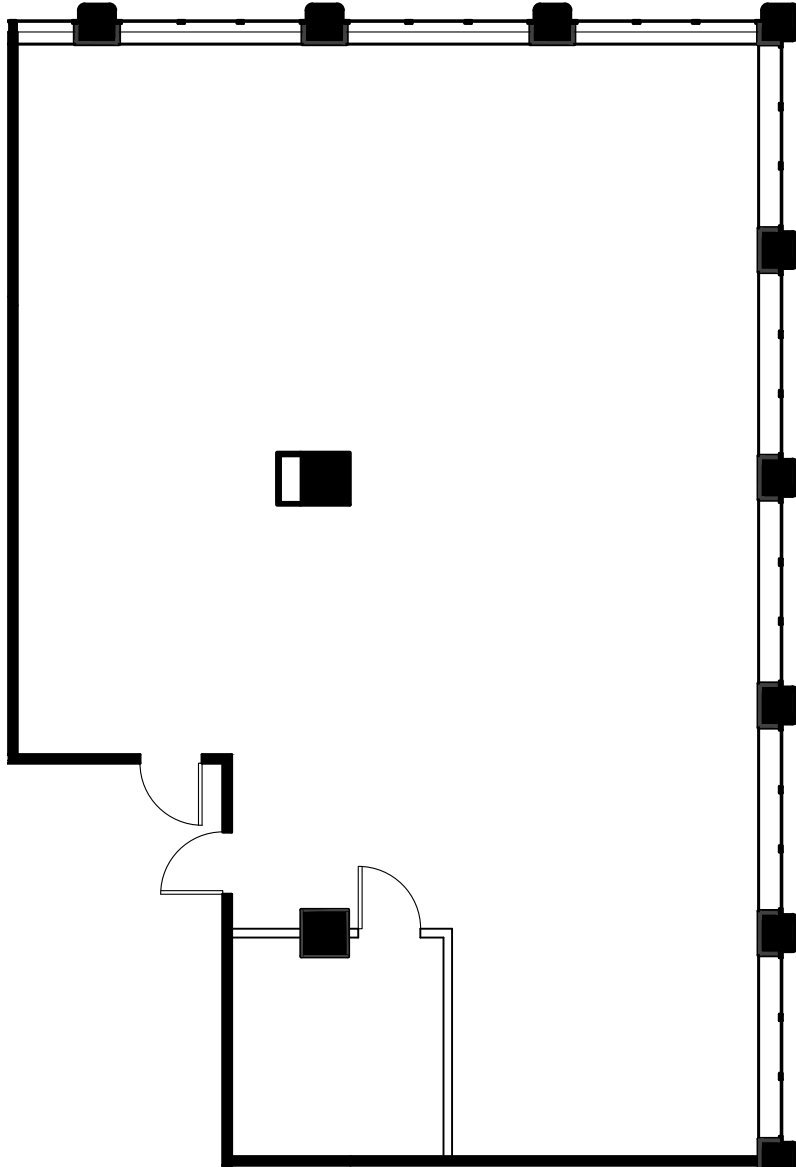

CLARK
TOWER

CLARKTOWER.COM

Suite 803 | 2,165 SqFt. | Floor 8

For more information, contact:

Michael Donahoe, Senior Vice President

D 901 231 1402

C 901 230 0601

michael.donahoe@avisonyoung.com