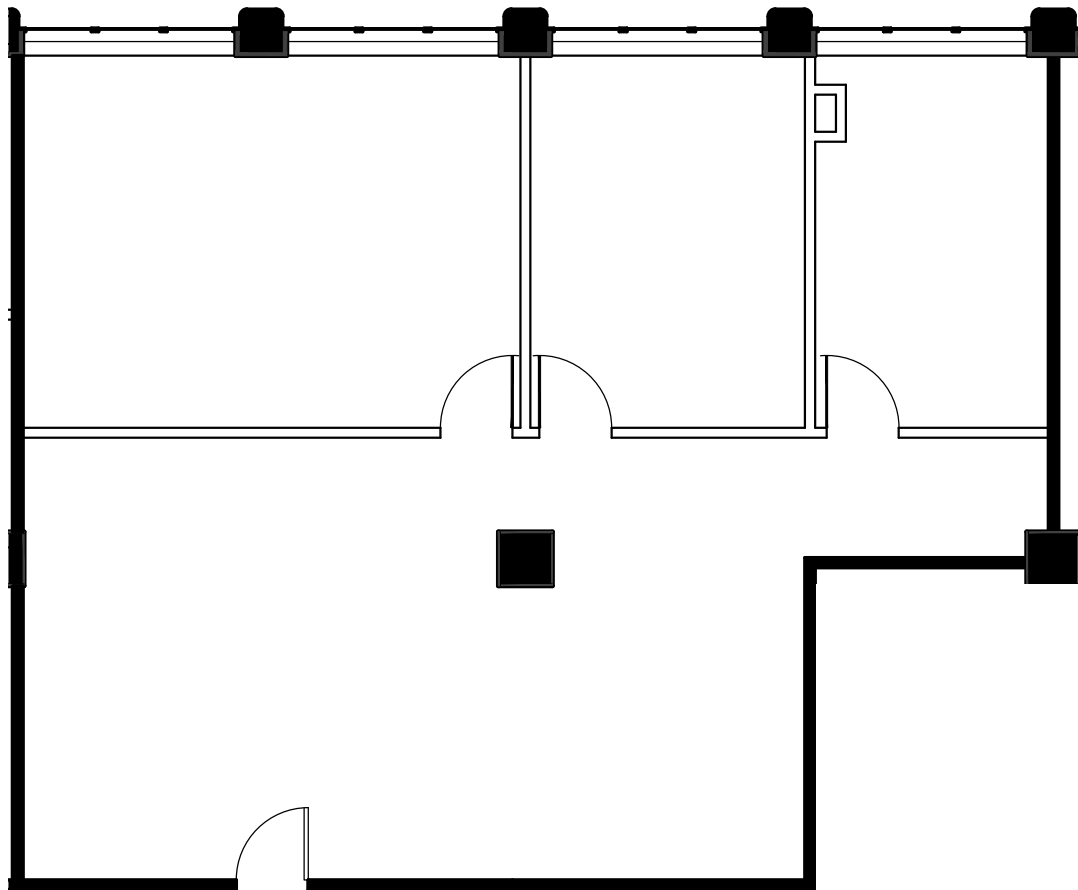

CLARK  
TOWER

CLARKTOWER.COM

Suite 800 | 1,630 SqFt. | Floor 8

For more information, contact:

**Michael Donahoe**, Senior Vice President

D 901 231 1402

C 901 230 0601

michael.donahoe@avisonyoung.com