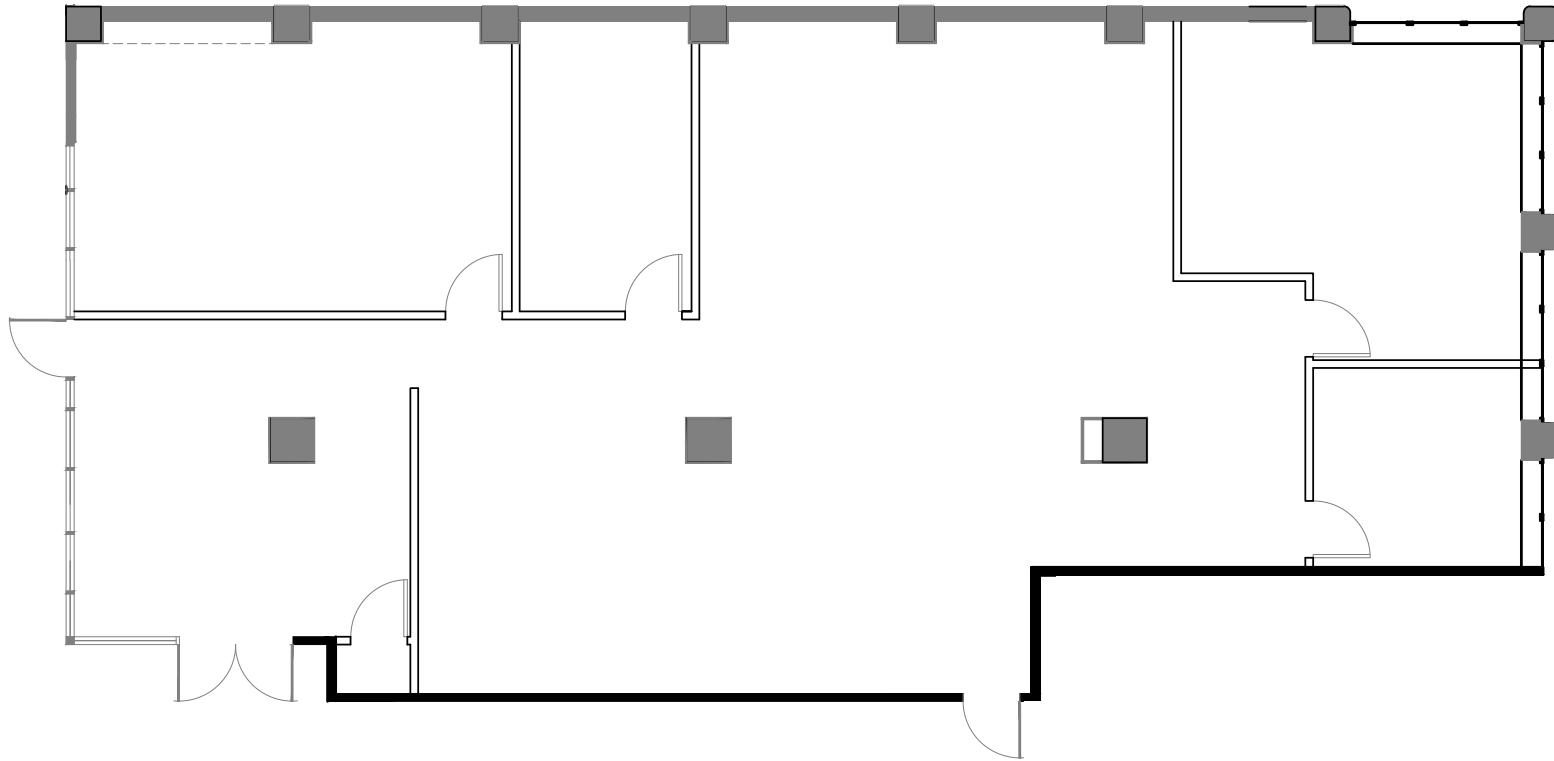

CLARK  
TOWER

CLARKTOWER.COM

Suite 621 | 2,987 SqFt. | Floor 6

For more information, contact:

**Michael Donahoe**, Senior Vice President

**D** 901 231 1402

**C** 901 230 0601

michael.donahoe@avisonyoung.com