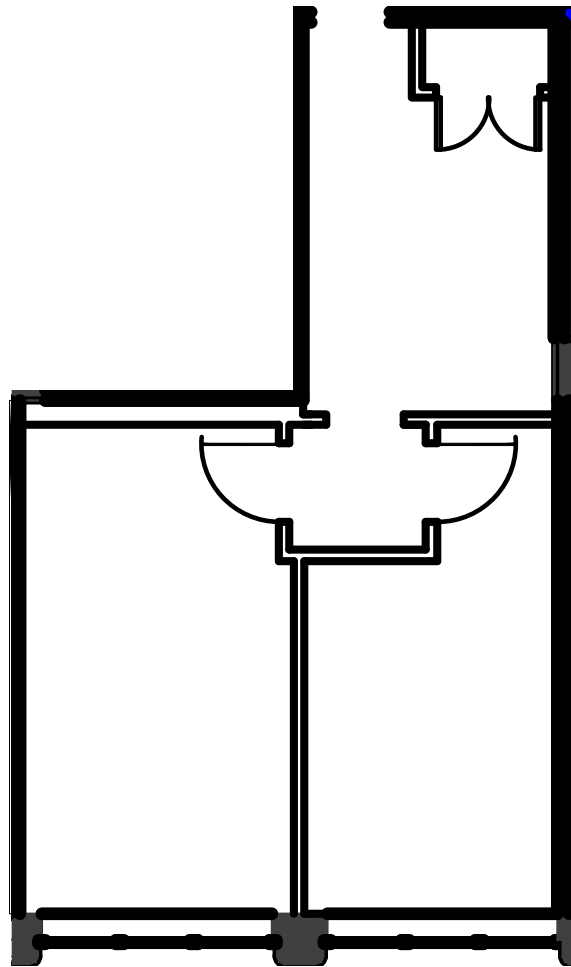

CLARK
TOWER

CLARKTOWER.COM

Suite 615 | 397 SqFt. | Floor 6

For more information, contact:

Michael Donahoe, Senior Vice President

D 901 231 1402

C 901 230 0601

michael.donahoe@avisonyoung.com