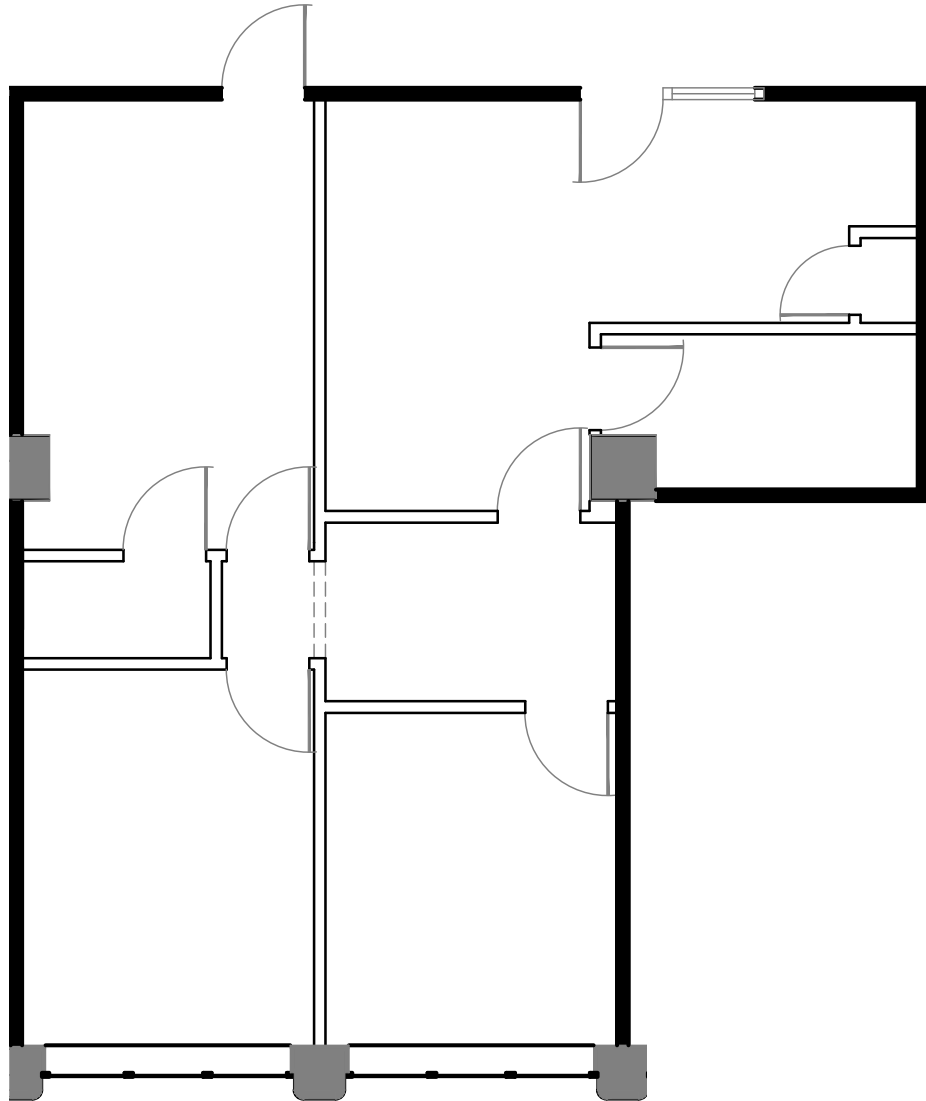

CLARK
TOWER

CLARKTOWER.COM

Suite 610 | 1,108 SqFt. | Floor 6

For more information, contact:

Michael Donahoe, Senior Vice President

D 901 231 1402

C 901 230 0601

michael.donahoe@avisonyoung.com