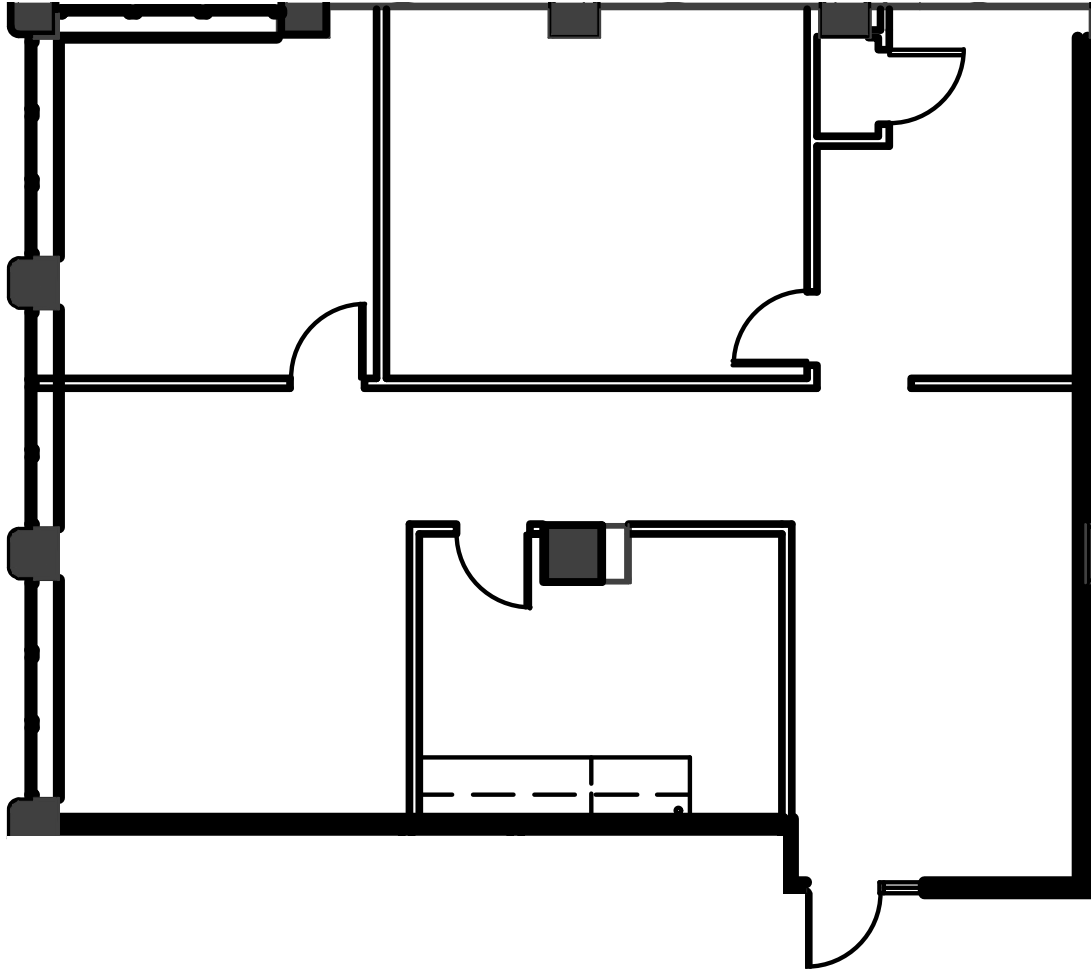

CLARK
TOWER

CLARKTOWER.COM

Suite 602 | 1,717 SqFt. | Floor 6

For more information, contact:

Michael Donahoe, Senior Vice President

D 901 231 1402

C 901 230 0601

michael.donahoe@avisonyoung.com