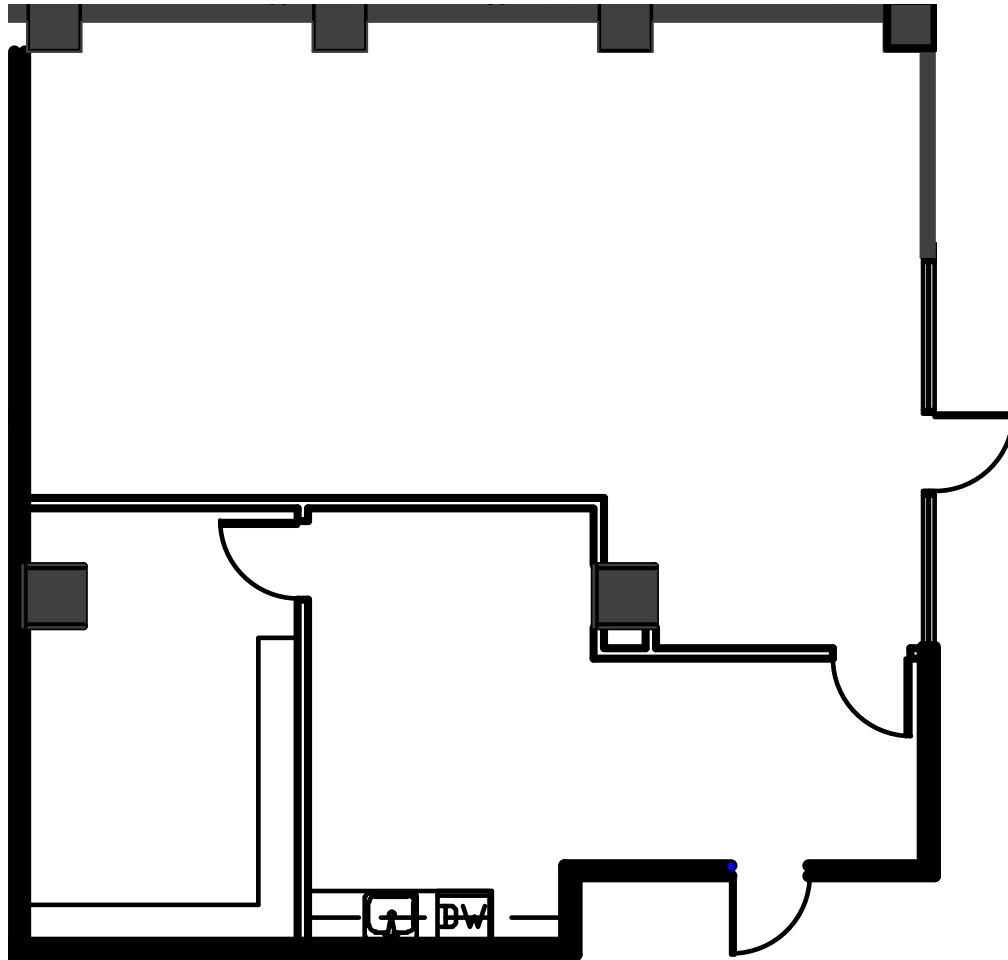

CLARK
TOWER

CLARKTOWER.COM

Suite 600 | 1,422 SqFt. | Floor 6

For more information, contact:

Michael Donahoe, Senior Vice President

D 901 231 1402

C 901 230 0601

michael.donahoe@avisonyoung.com