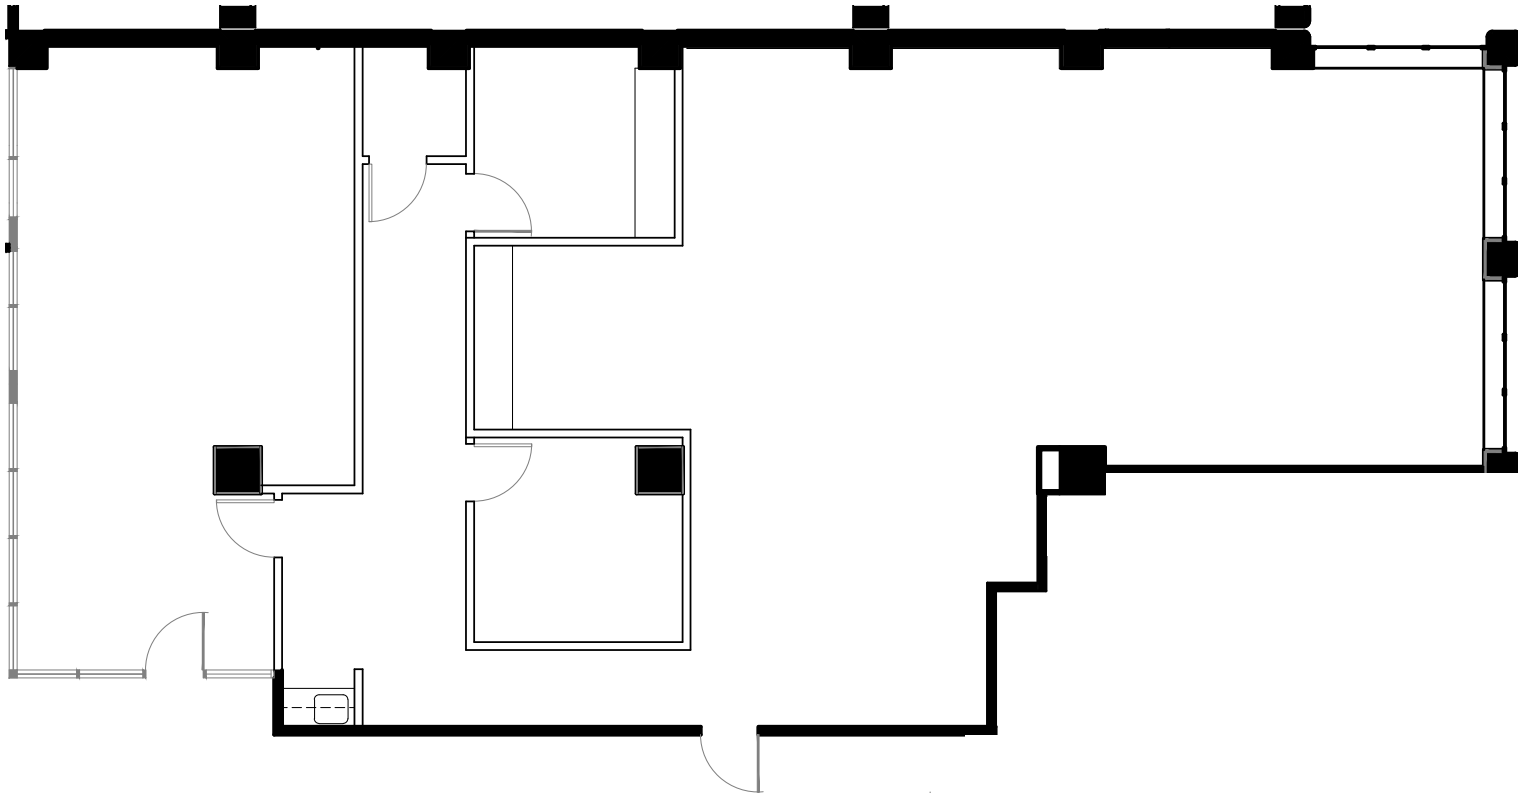

CLARK
TOWER

CLARKTOWER.COM

Suite 525 | 3,200 SqFt. | Floor 5

For more information, contact:

Michael Donahoe, Senior Vice President

D 901 231 1402

C 901 230 0601

michael.donahoe@avisonyoung.com