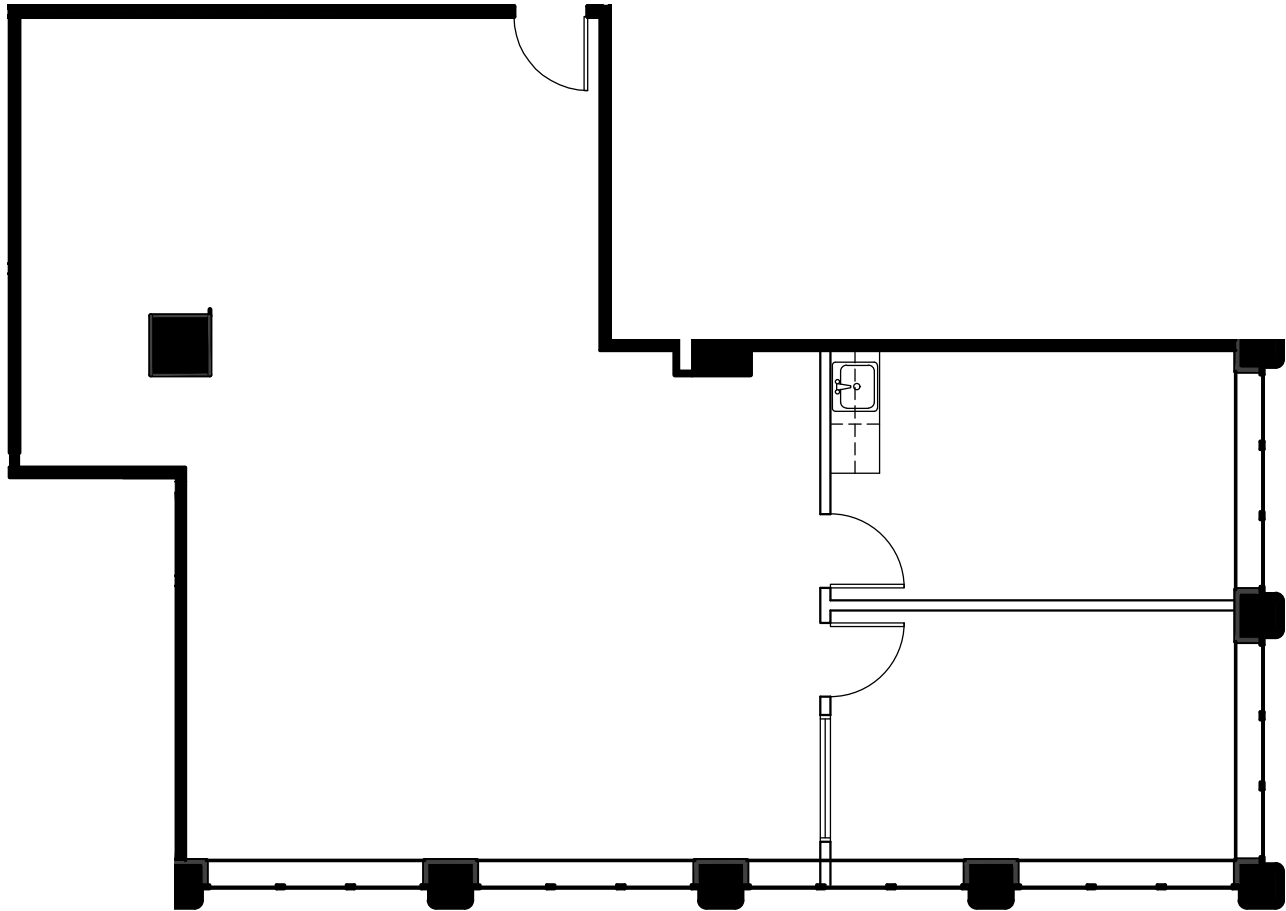

CLARK
TOWER

CLARKTOWER.COM

Suite 518 | 1,584 SqFt. | Floor 5

For more information, contact:

Michael Donahoe, Senior Vice President

D 901 231 1402

C 901 230 0601

michael.donahoe@avisonyoung.com