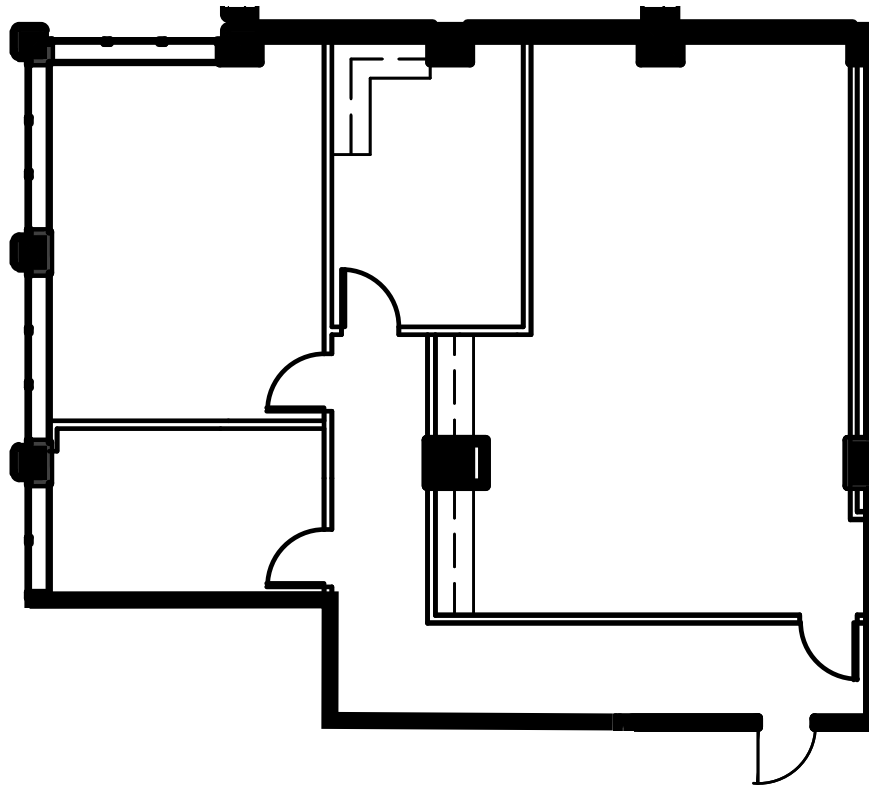

CLARK
TOWER

CLARKTOWER.COM

Suite 501 | 1,753 SqFt. | Floor 5

For more information, contact:

Michael Donahoe, Senior Vice President

D 901 231 1402

C 901 230 0601

michael.donahoe@avisonyoung.com