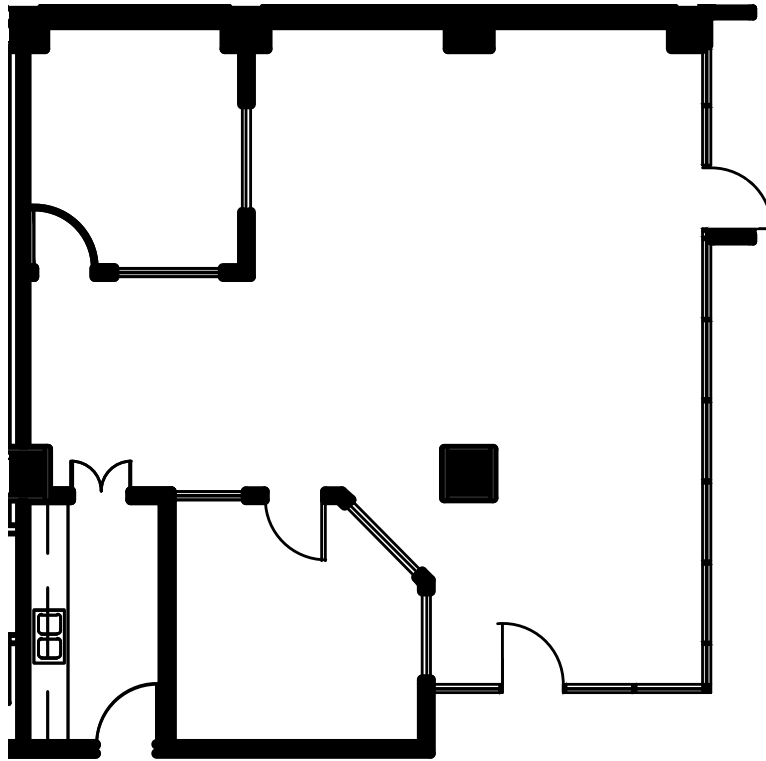

CLARK
TOWER

CLARKTOWER.COM

Suite 500 | 1,367 SqFt. | Floor 5

For more information, contact:

Michael Donahoe, Senior Vice President

D 901 231 1402

C 901 230 0601

michael.donahoe@avisonyoung.com