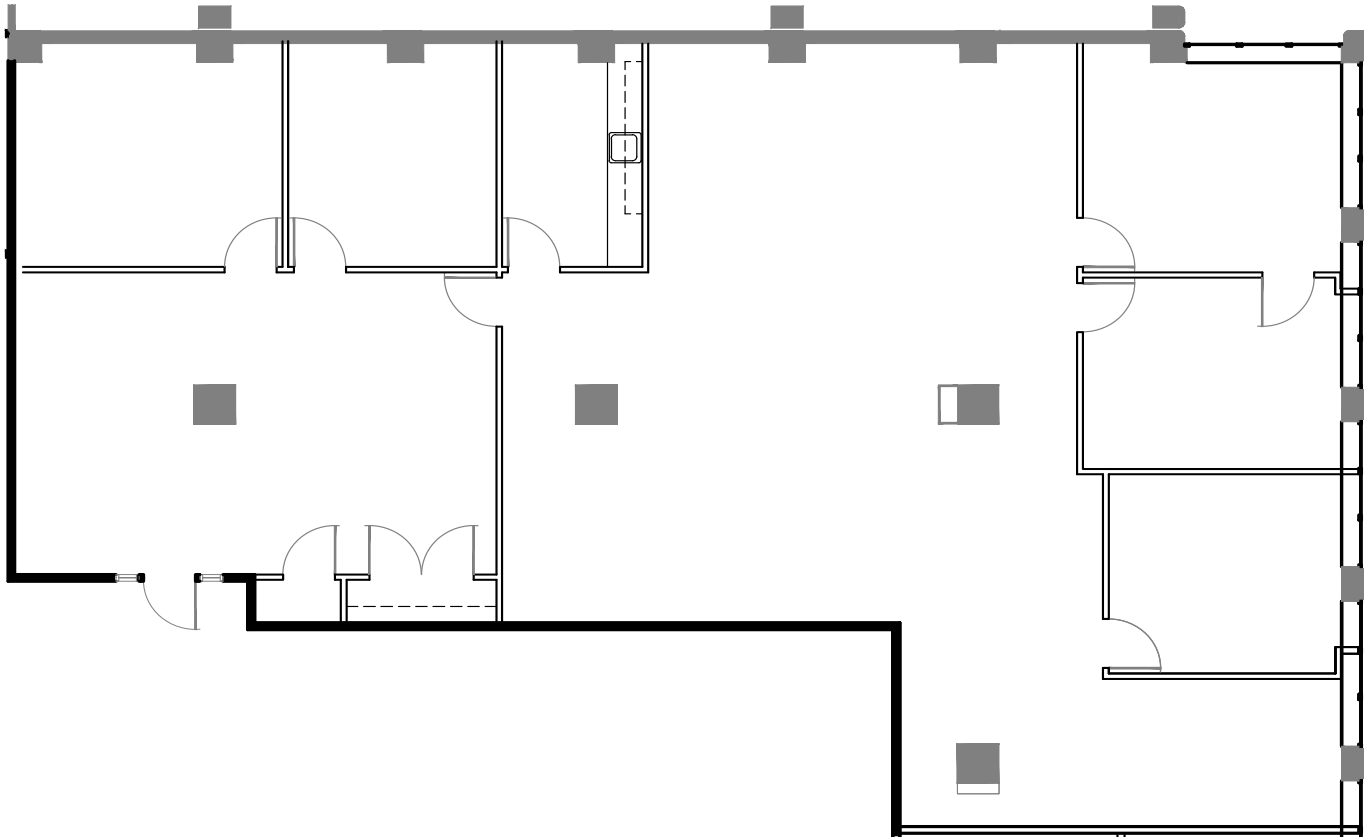

CLARK
TOWER

CLARKTOWER.COM

Suite 460 | 3,661 SqFt. | Floor 4

For more information, contact:

Michael Donahoe, Senior Vice President

D 901 231 1402

C 901 230 0601

michael.donahoe@avisonyoung.com