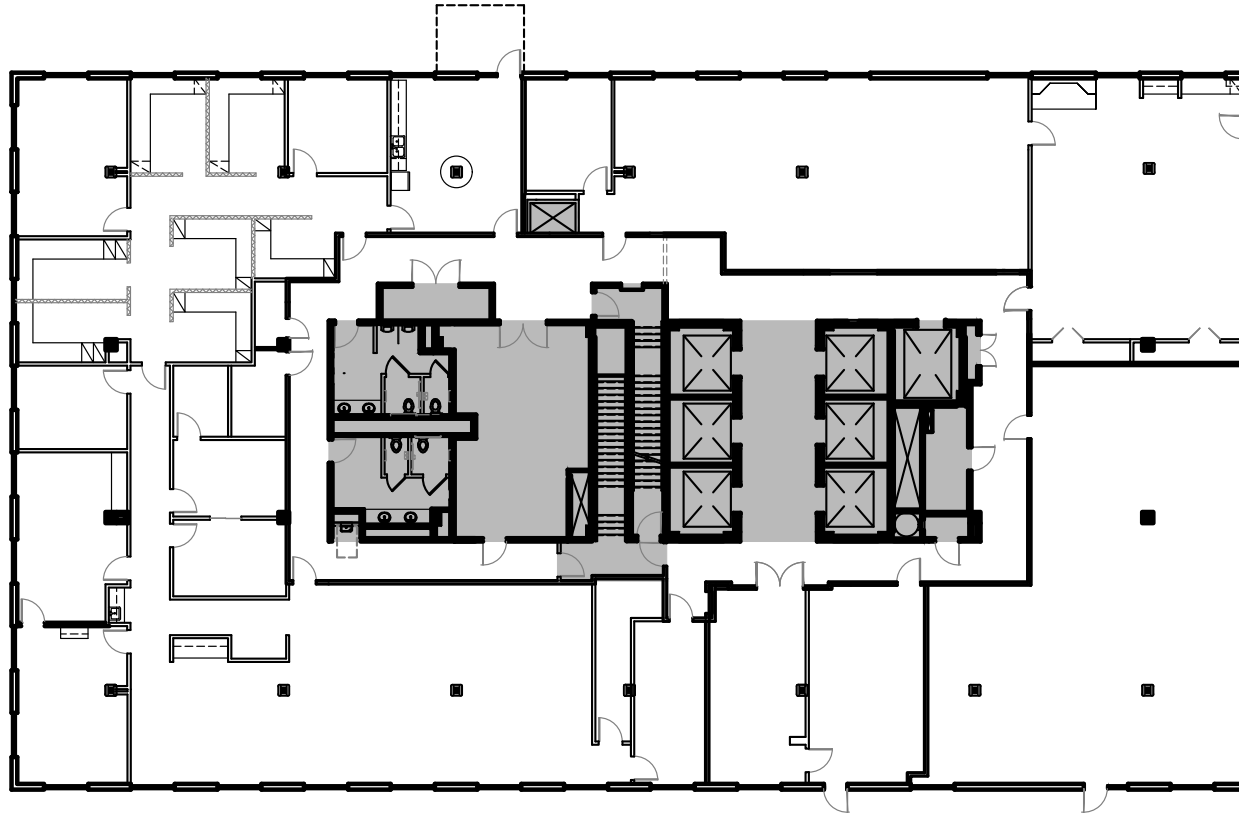

CLARK
TOWER

CLARKTOWER.COM

Suite 3400 | 12,088 SqFt. | Floor 34

For more information, contact:

Michael Donahoe, Senior Vice President

D 901 231 1402

C 901 230 0601

michael.donahoe@avisonyoung.com