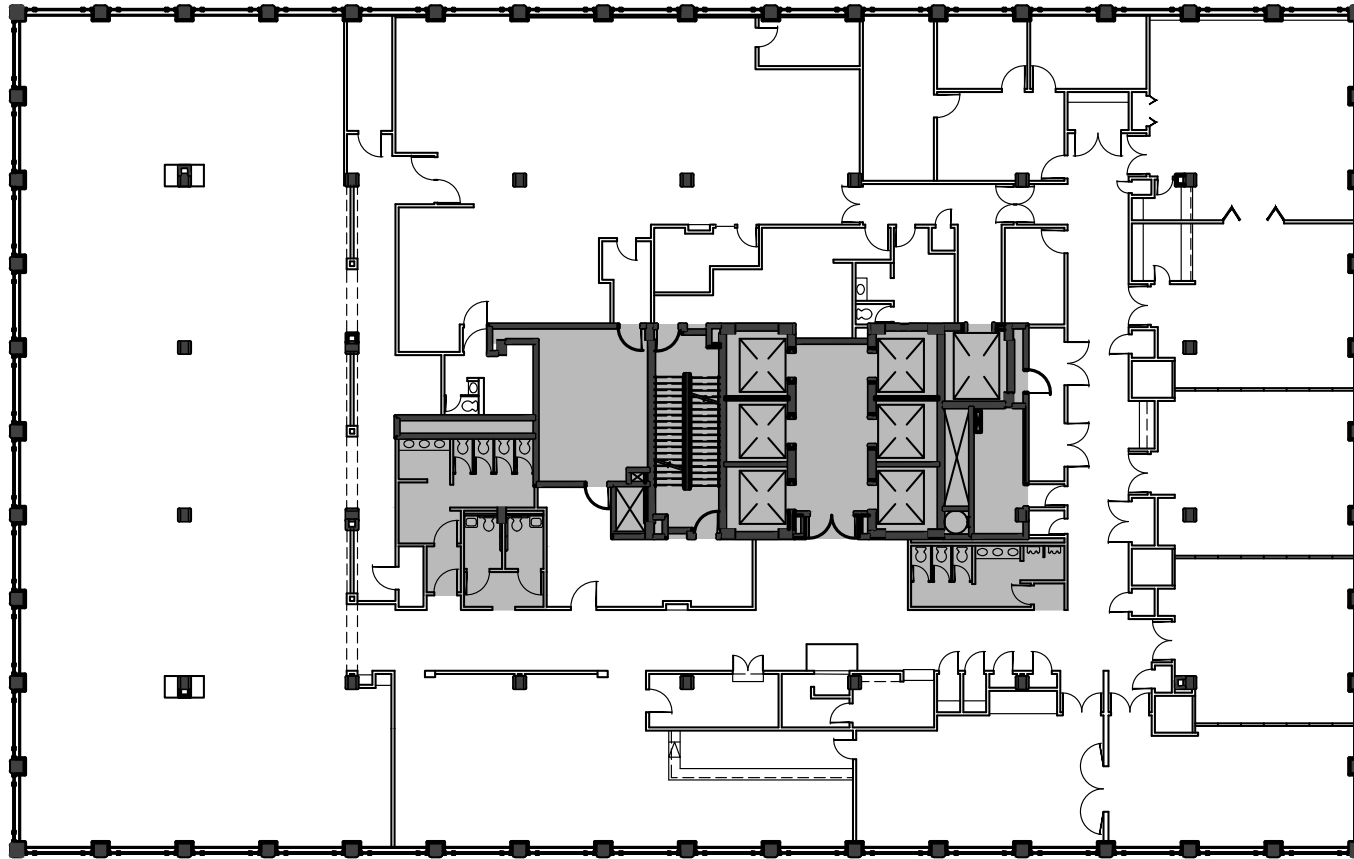

CLARK  
TOWER

CLARKTOWER.COM

Suite 3300 | 19,800 SqFt. | Floor 33

Tower Room

For more information, contact:

**Michael Donahoe**, Senior Vice President

D 901 231 1402

C 901 230 0601