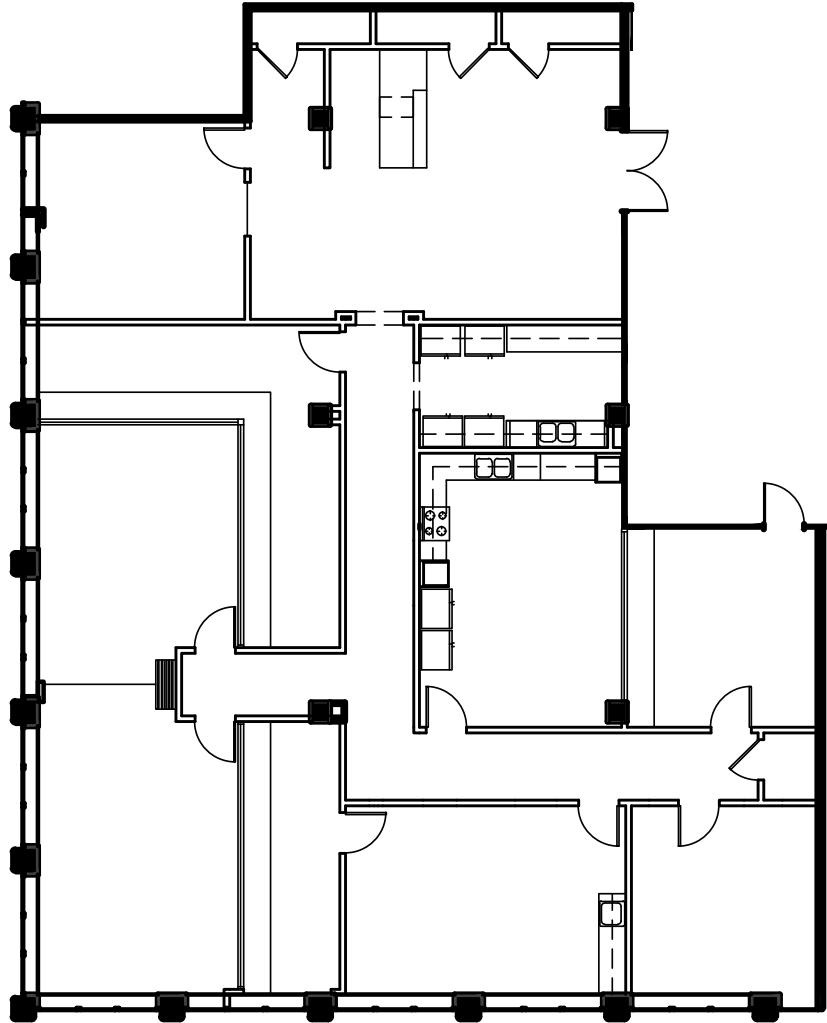

CLARK
TOWER

CLARKTOWER.COM

Suite 3222 | 4,347 SqFt. | Floor 32

For more information, contact:

Michael Donahoe, Senior Vice President

D 901 231 1402

C 901 230 0601

michael.donahoe@avisonyoung.com