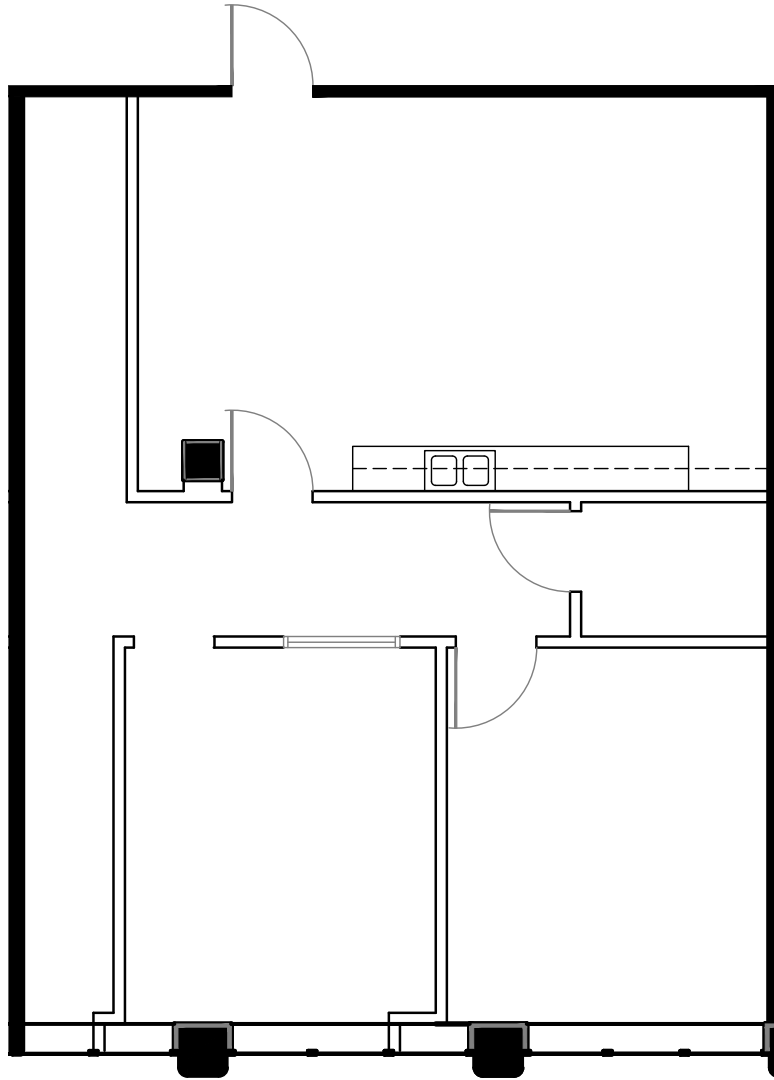

CLARK  
TOWER

CLARKTOWER.COM

Suite 3218 | 1,188 SqFt. | Floor 32

For more information, contact:

**Michael Donahoe**, Senior Vice President

D 901 231 1402

C 901 230 0601

michael.donahoe@avisonyoung.com