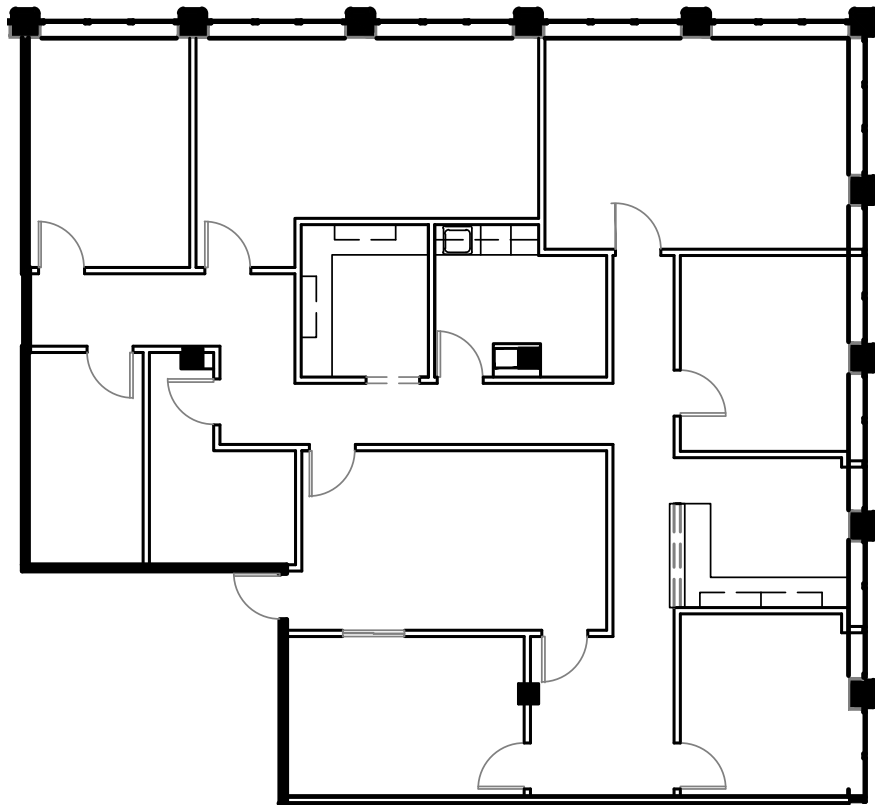

CLARK  
TOWER

CLARKTOWER.COM

Suite 3124 | 3,055 SqFt. | Floor 31

For more information, contact:

**Michael Donahoe**, Senior Vice President

D 901 231 1402

C 901 230 0601

michael.donahoe@avisonyoung.com