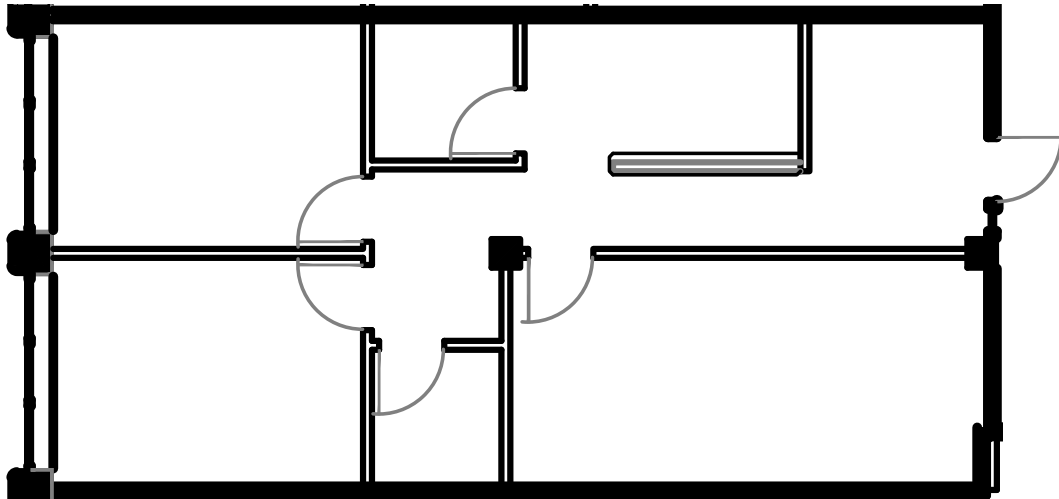

CLARK  
TOWER

CLARKTOWER.COM

Suite 3106 | 1,152 SqFt. | Floor 31

For more information, contact:

**Michael Donahoe**, Senior Vice President

D 901 231 1402

C 901 230 0601

michael.donahoe@avisonyoung.com