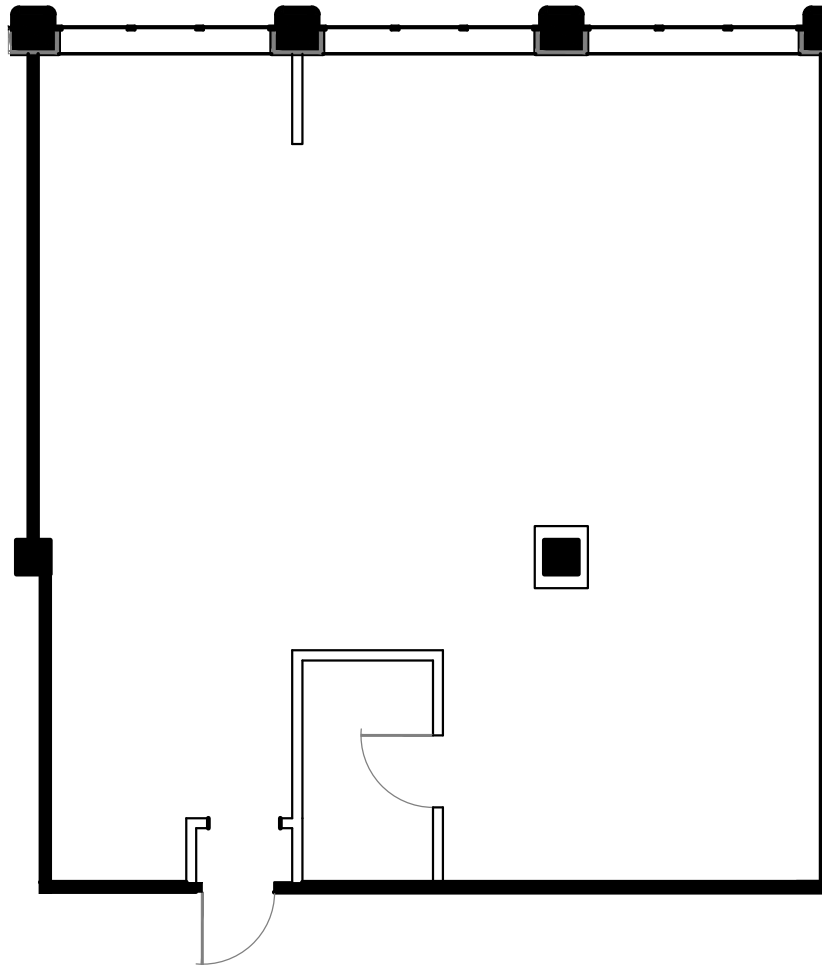

CLARK
TOWER

CLARKTOWER.COM

Suite 3100 | 1,380 SqFt. | Floor 31

For more information, contact:

Michael Donahoe, Senior Vice President

D 901 231 1402

C 901 230 0601

michael.donahoe@avisonyoung.com