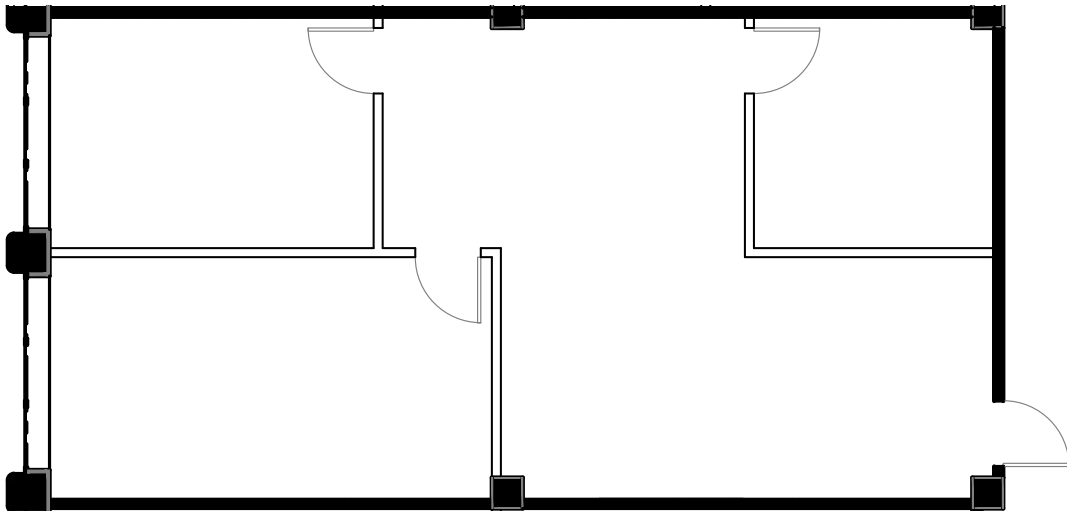

CLARK
TOWER

CLARKTOWER.COM

Suite 2920 | 1,206 SqFt. | Floor 29

For more information, contact:

Michael Donahoe, Senior Vice President

D 901 231 1402

C 901 230 0601

michael.donahoe@avisonyoung.com