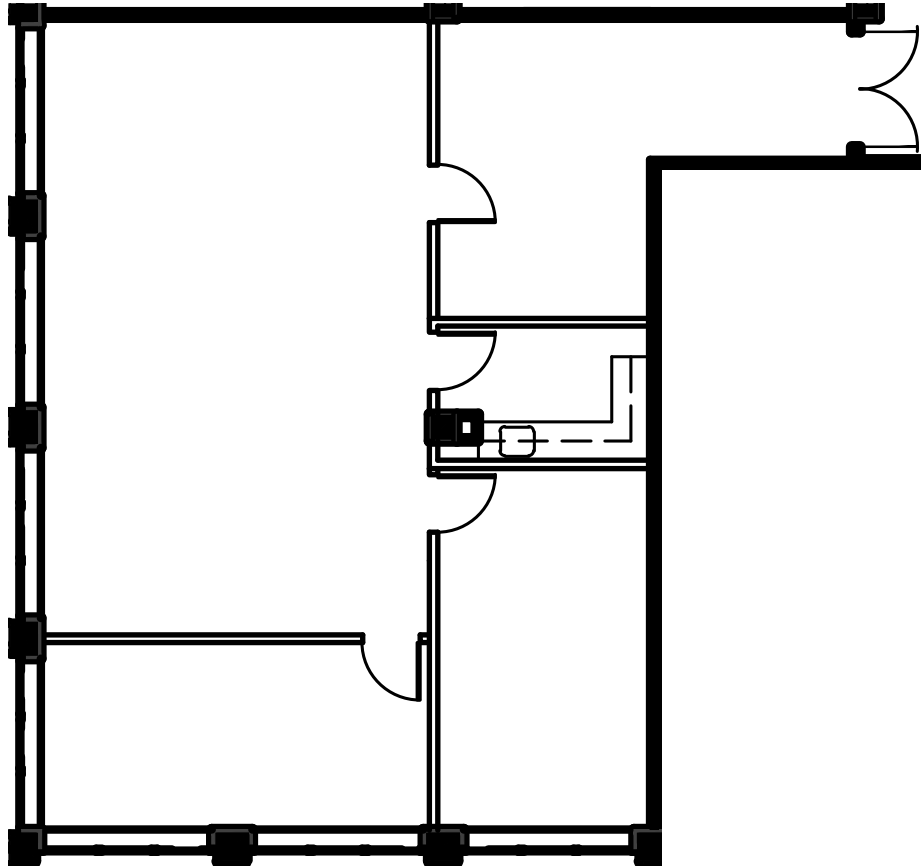

CLARK
TOWER

CLARKTOWER.COM

Suite 2907 | 1,797 SqFt. | Floor 29

For more information, contact:

Michael Donahoe, Senior Vice President

D 901 231 1402

C 901 230 0601

michael.donahoe@avisonyoung.com