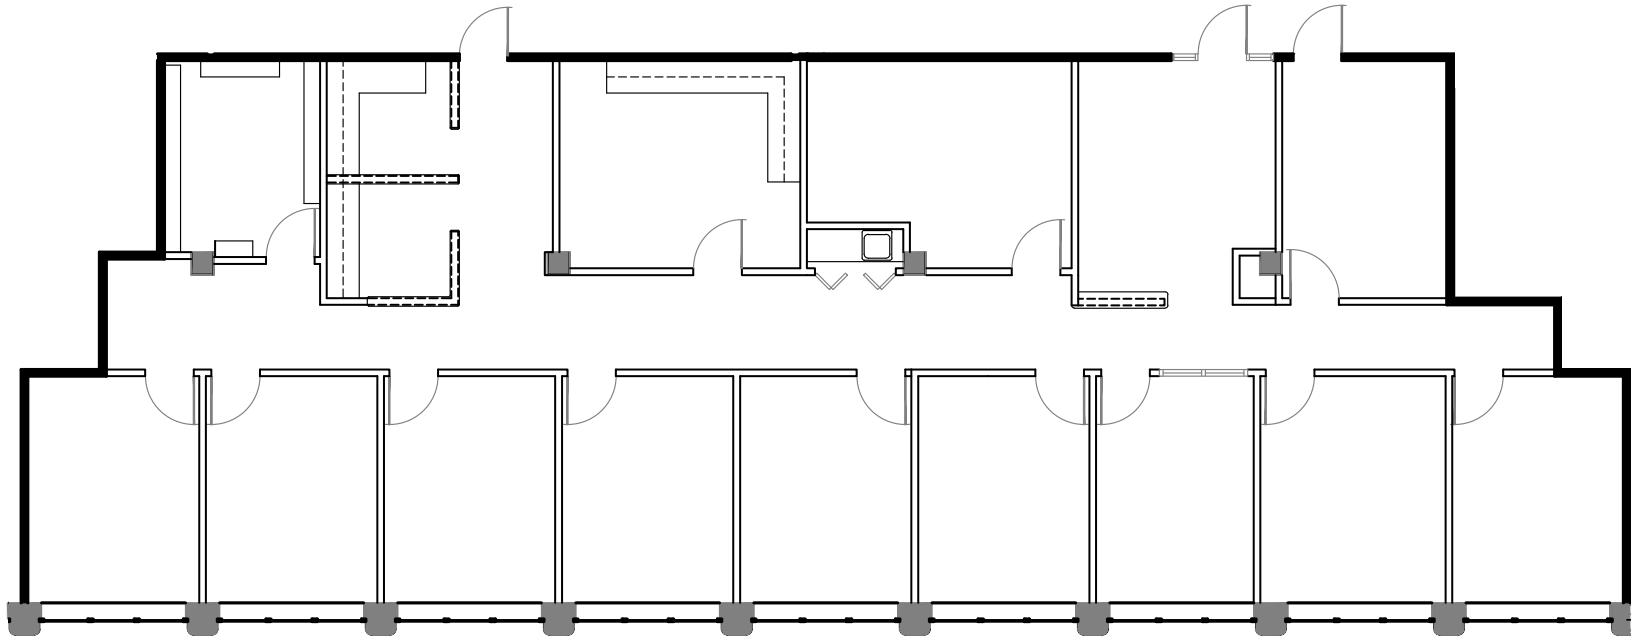

CLARK
TOWER

CLARKTOWER.COM

Suite 2814 | 3,674 SqFt. | Floor 28

For more information, contact:

Michael Donahoe, Senior Vice President

D 901 231 1402

C 901 230 0601

michael.donahoe@avisonyoung.com